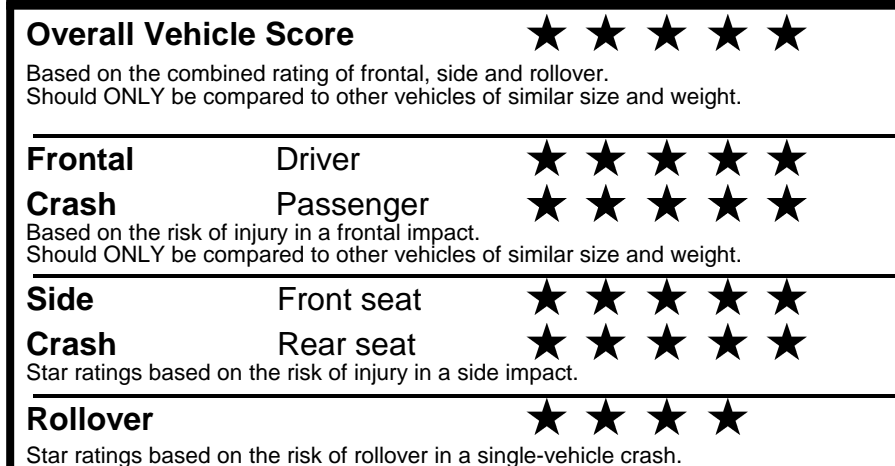

fueleconomy.gov
 Calculate personalized estimates and compare vehicles

Smartphone QR Code

GOVERNMENT 5-STAR SAFETY RATINGS

Star ratings range from 1 to 5 stars (★★★★★) with 5 being the highest. Source: National Highway Traffic Safety Administration (NHTSA). www.safercar.gov or 1-888-327-4236