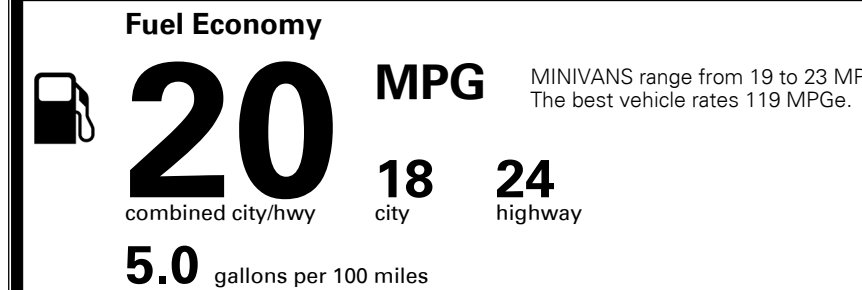

MSRP INCLUDING OPTIONS \$ 31,550.00

INLAND FREIGHT AND HANDLING \$ 950.00

TOTAL MANUFACTURER'S SUGGESTED RETAIL PRICE ▶ \$ 32,500.00

EPA DOT Fuel Economy and Environment

Gasoline Vehicle

You spend \$2,250 more in fuel costs over 5 years
 compared to the average new vehicle.