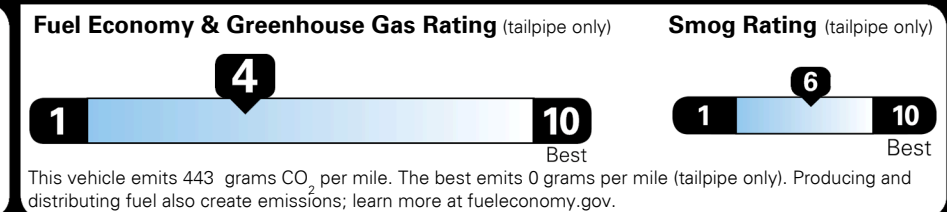

You spend $2,250 more in fuel costs over 5 years
compared to the average new vehicle.

Annual fuel cost $1,850