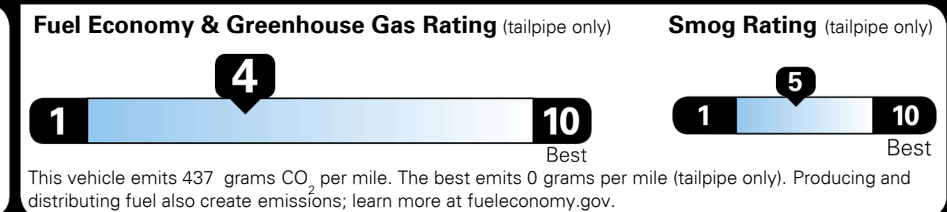

You spend $2,000 more in fuel costs over 5 years compared to the average new vehicle.

Annual fuel cost $1,800

Actual results will vary for many reasons, including driving conditions and how you drive and maintain your vehicle. The average new vehicle gets 27 MPG and costs $7,000 to fuel over 5 years. Cost estimates are based on 15,000 miles per year at $ 2.55 per gallon. MPGe is miles per gasoline gallon equivalent. Vehicle emissions are a significant cause of climate change and smog.

fueleconomy.gov
Calculate personalized estimates and compare vehicles

GOVERNMENT 5-STAR SAFETY RATINGS

Overall Vehicle Score ★ ★ ★ ★ ★
Based on the combined rating of frontal, side and rollover. Should ONLY be compared to other vehicles of similar size and weight.

Frontal	Driver	★ ★ ★ ★ ★
Crash	Passenger	★ ★ ★ ★ ★
Side	Front seat	★ ★ ★ ★ ★
Crash	Rear seat	★ ★ ★ ★ ★
Rollover		★ ★ ★ ★ ★

Star ratings based on the risk of injury in a frontal impact. Should ONLY be compared to other vehicles of similar size and weight.

Star ratings based on the risk of injury in a side impact.

Star ratings based on the risk of rollover in a single-vehicle crash.

Star ratings range from 1 to 5 stars (★★★★★) with 5 being the highest. Source: National Highway Traffic Safety Administration (NHTSA). www.safercar.gov or 1-888-327-4236

Manufacturer's suggested retail price includes Manufacturer's recommended pre-delivery service. License and title fees, state and local taxes and other dealer installed options and accessories are not included in the manufacturer's suggested retail price.

PARTS CONTENT INFORMATION

FOR VEHICLES IN THIS CAR LINE U.S./CANADIAN PARTS CONTENT: 3 %

MAJOR SOURCES OF FOREIGN PARTS: KOREA: 90%

NOTE: PARTS CONTENT DOES NOT INCLUDE FINAL ASSEMBLY, DISTRIBUTION, OR OTHER NON-PARTS COSTS.

FOR THIS VEHICLE FINAL ASSEMBLY POINT: GWANGMYEONG, KOREA

COUNTRY OF ORIGIN ENGINE: KOREA
TRANSMISSION: KOREA

TOTAL ADDITIONAL WEIGHT: 12.8