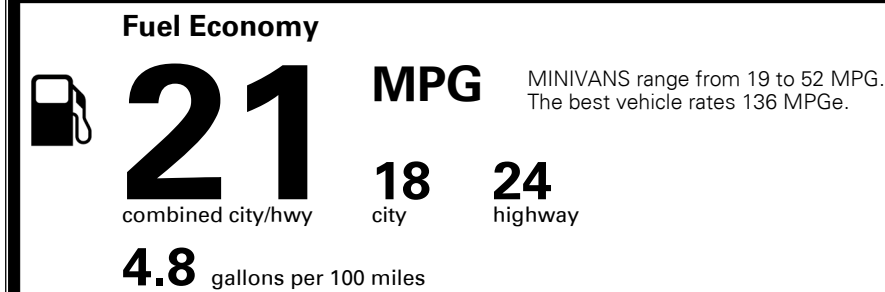

MSRP INCLUDING OPTIONS \$ 35,860.00
 INLAND FREIGHT AND HANDLING \$ 990.00
TOTAL MANUFACTURER'S SUGGESTED RETAIL PRICE ▶ \$ 36,850.00

EPA DOT Fuel Economy and Environment

Gasoline Vehicle

You spend \$2,000 more in fuel costs over 5 years compared to the average new vehicle.