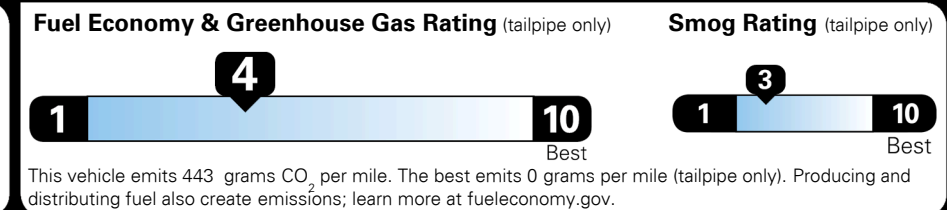

EPA DOT Fuel Economy and Environment

Gasoline Vehicle

You spend \$2,250 more in fuel costs over 5 years compared to the average new vehicle.

Annual fuel cost \$1,800

Actual results will vary for many reasons, including driving conditions and how you drive and maintain your vehicle. The average new vehicle gets 27 MPG and costs \$6,750 to fuel over 5 years. Cost estimates are based on 15,000 miles per year at \$ 2.40 per gallon. MPGe is miles per gasoline gallon equivalent. Vehicle emissions are a significant cause of climate change and smog.