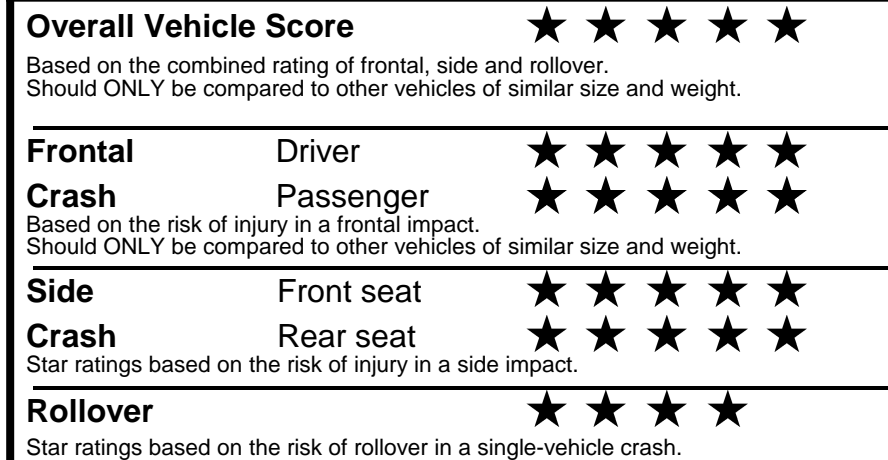

fueleconomy.gov

Calculate personalized estimates and compare vehicles

GOVERNMENT 5-STAR SAFETY RATINGS

Star ratings range from 1 to 5 stars (★★★★★) with 5 being the highest. Source: National Highway Traffic Safety Administration (NHTSA). www.safercar.gov or 1-888-327-4236