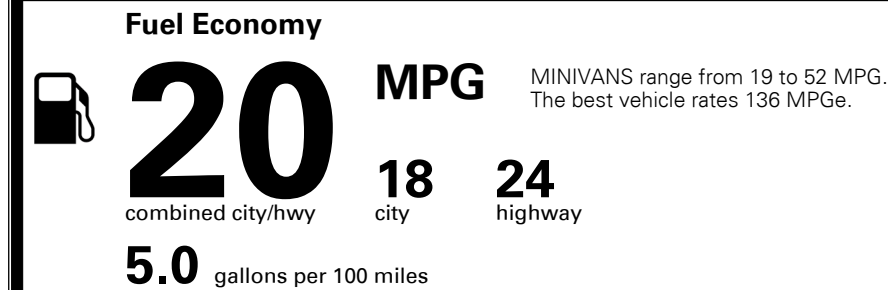

EPA DOT Fuel Economy and Environment

Gasoline Vehicle

You spend \$2,250 more in fuel costs over 5 years compared to the average new vehicle.

Annual fuel cost \$1,800

Actual results will vary for many reasons, including driving conditions and how you drive and maintain your vehicle. The average new vehicle gets 27 MPG and costs \$6,750 to fuel over 5 years. Cost estimates are based on 15,000 miles per year at \$ 2.40 per gallon. MPGe is miles per gasoline gallon equivalent. Vehicle emissions are a significant cause of climate change and smog.