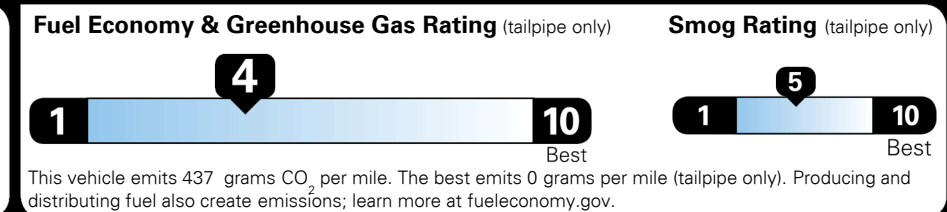

Actual results will vary for many reasons, including driving conditions and how you drive and maintain your vehicle. The average new vehicle gets 27 MPG and costs $7,000 to fuel over 5 years. Cost estimates are based on 15,000 miles per year at $ 2.55 per gallon. MPGe is miles per gasoline gallon equivalent. Vehicle emissions are a significant cause of climate change and smog.

fueleconomy.gov
Calculate personalized estimates and compare vehicles

Smartphone QR Code

GOVERNMENT 5-STAR SAFETY RATINGS

Overall Vehicle Score ★ ★ ★ ★ ★
Based on the combined rating of frontal, side and rollover. Should ONLY be compared to other vehicles of similar size and weight.

Frontal	Driver	★ ★ ★ ★ ★
Crash	Passenger	★ ★ ★ ★ ★
Side	Front seat	★ ★ ★ ★ ★
Crash	Rear seat	★ ★ ★ ★ ★
Rollover		★ ★ ★ ★ ★

Star ratings based on the risk of injury in a frontal impact. Should ONLY be compared to other vehicles of similar size and weight.

Star ratings based on the risk of injury in a side impact.

Star ratings based on the risk of rollover in a single-vehicle crash.

PARTS CONTENT INFORMATION

FOR VEHICLES IN THIS CAR LINE U.S./CANADIAN PARTS CONTENT: 3 %

MAJOR SOURCES OF FOREIGN PARTS: KOREA: 90%

NOTE: PARTS CONTENT DOES NOT INCLUDE FINAL ASSEMBLY, DISTRIBUTION, OR OTHER NON-PARTS COSTS.

FOR THIS VEHICLE FINAL ASSEMBLY POINT: GWANGMYEONG, KOREA

COUNTRY OF ORIGIN ENGINE: KOREA

TRANSMISSION: KOREA

TOTAL ADDITIONAL WEIGHT: 10.3