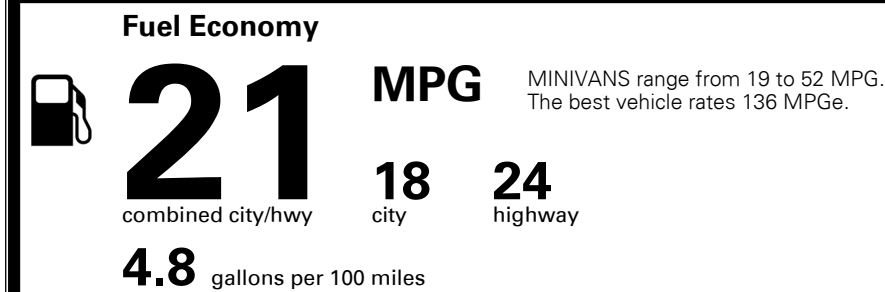

MSRP INCLUDING OPTIONS \$ 33,990.00
 INLAND FREIGHT AND HANDLING \$ 1,045.00
TOTAL MANUFACTURER'S SUGGESTED RETAIL PRICE ▶ \$ 35,035.00

EPA DOT Fuel Economy and Environment

Gasoline Vehicle

You spend \$2,000 more in fuel costs over 5 years compared to the average new vehicle.