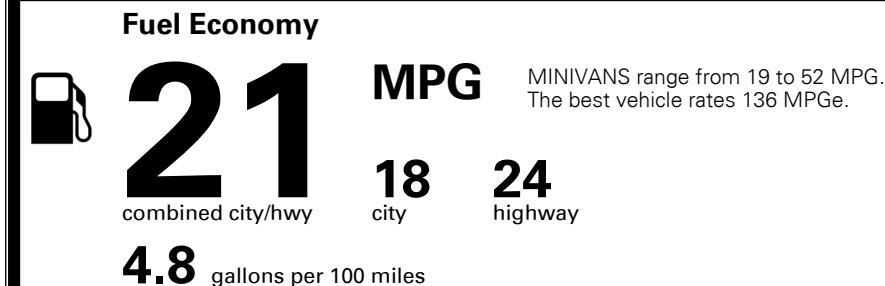

INLAND FREIGHT AND HANDLING

\$ 990.00

**TOTAL MANUFACTURER'S SUGGESTED RETAIL PRICE ▶**

**\$ 34,380.00**

TOTAL ADDITIONAL WEIGHT: 8.6

**EPA DOT Fuel Economy and Environment**

**Gasoline Vehicle**

**You spend \$2,000 more in fuel costs over 5 years** compared to the average new vehicle.

**Annual fuel cost \$1,800**

Actual results will vary for many reasons, including driving conditions and how you drive and maintain your vehicle. The average new vehicle gets 27 MPG and costs \$7,000 to fuel over 5 years. Cost estimates are based on 15,000 miles per year at \$ 2.55 per gallon. MPGe is miles per gasoline gallon equivalent. Vehicle emissions are a significant cause of climate change and smog.