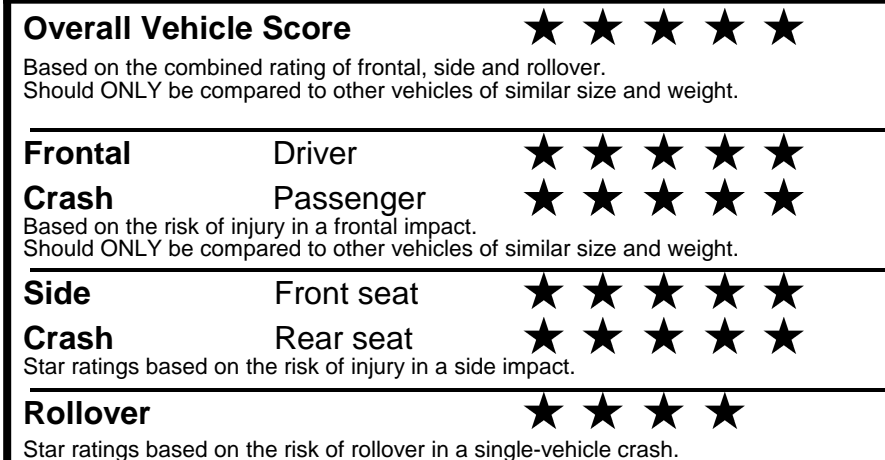

**fueleconomy.gov**

Calculate personalized estimates and compare vehicles

**GOVERNMENT 5-STAR SAFETY RATINGS**

Star ratings range from 1 to 5 stars (★★★★★) with 5 being the highest. Source: National Highway Traffic Safety Administration (NHTSA). [www.safercar.gov](http://www.safercar.gov) or 1-888-327-4236