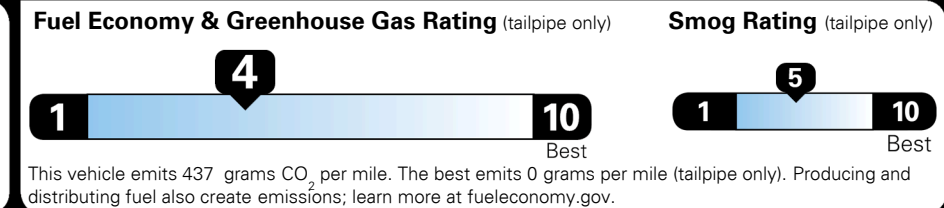

Actual results will vary for many reasons, including driving conditions and how you drive and maintain your vehicle. The average new vehicle gets 27 MPG and costs $7,000 to fuel over 5 years. Cost estimates are based on 15,000 miles per year at $ 2.55 per gallon. MPGe is miles per gasoline gallon equivalent. Vehicle emissions are a significant cause of climate change and smog.

fueleconomy.gov

Calculate personalized estimates and compare vehicles