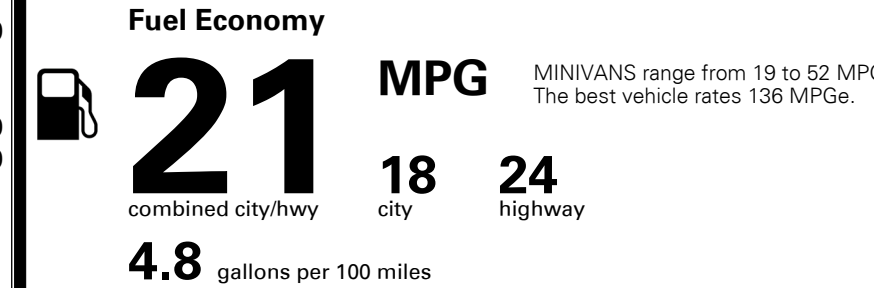

TOTAL MANUFACTURER'S SUGGESTED RETAIL PRICE ▶

\$ 35,930.00

TOTAL ADDITIONAL WEIGHT: 9.6

EPA DOT Fuel Economy and Environment

Gasoline Vehicle

You spend \$2,000 more in fuel costs over 5 years compared to the average new vehicle.