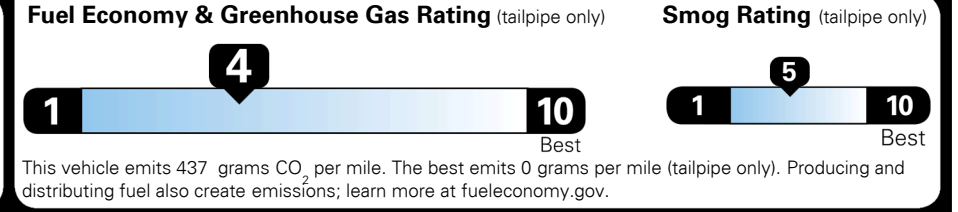

Actual results will vary for many reasons, including driving conditions and how you drive and maintain your vehicle. The average new vehicle gets 27 MPG and costs $7,000 to fuel over 5 years. Cost estimates are based on 15,000 miles per year at $ 2.55 per gallon. MPGe is miles per gasoline gallon equivalent. Vehicle emissions are a significant cause of climate change and smog.

fueleconomy.gov

Calculate personalized estimates and compare vehicles