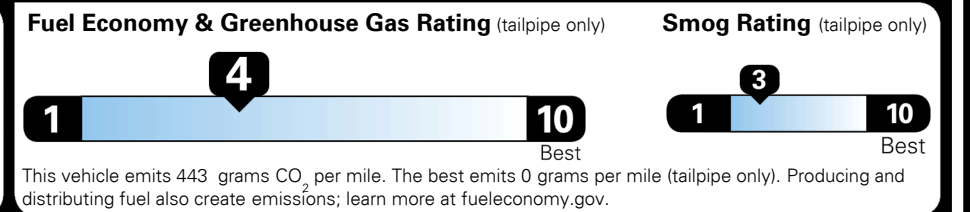

\$ 0.00

MSRP INCLUDING OPTIONS

\$ 0.00

INLAND FREIGHT AND HANDLING

\$ 0.00

TOTAL MANUFACTURER'S SUGGESTED RETAIL PRICE ▶

\$ 0.00

TOTAL ADDITIONAL WEIGHT: 8.6

EPA DOT Fuel Economy and Environment

Gasoline Vehicle

You spend \$2,250 more in fuel costs over 5 years compared to the average new vehicle.

Annual fuel cost \$1,800

Actual results will vary for many reasons, including driving conditions and how you drive and maintain your vehicle. The average new vehicle gets 27 MPG and costs \$6,750 to fuel over 5 years. Cost estimates are based on 15,000 miles per year at \$ 2.40 per gallon. MPGe is miles per gasoline gallon equivalent. Vehicle emissions are a significant cause of climate change and smog.