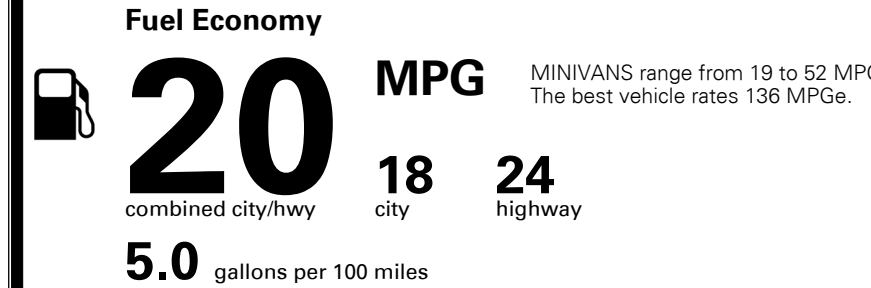

EPA DOT Fuel Economy and Environment

Gasoline Vehicle

You spend \$2,250 more in fuel costs over 5 years compared to the average new vehicle.

Annual fuel cost \$1,800

Actual results will vary for many reasons, including driving conditions and how you drive and maintain your vehicle. The average new vehicle gets 27 MPG and costs \$6,750 to fuel over 5 years. Cost estimates are based on 15,000 miles per year at \$ 2.40 per gallon. MPGe is miles per gasoline gallon equivalent. Vehicle emissions are a significant cause of climate change and smog.