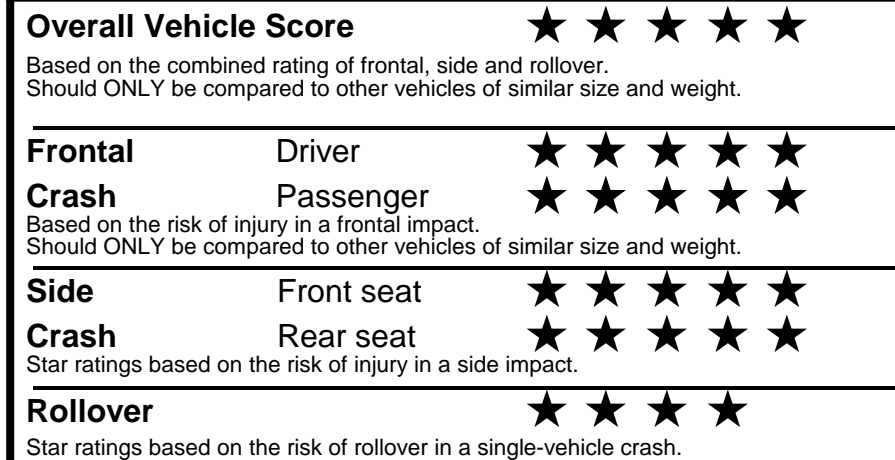

fueleconomy.gov

Calculate personalized estimates and compare vehicles

GOVERNMENT 5-STAR SAFETY RATINGS

Star ratings range from 1 to 5 stars (★★★★★) with 5 being the highest. Source: National Highway Traffic Safety Administration (NHTSA). www.safercar.gov or 1-888-327-4236