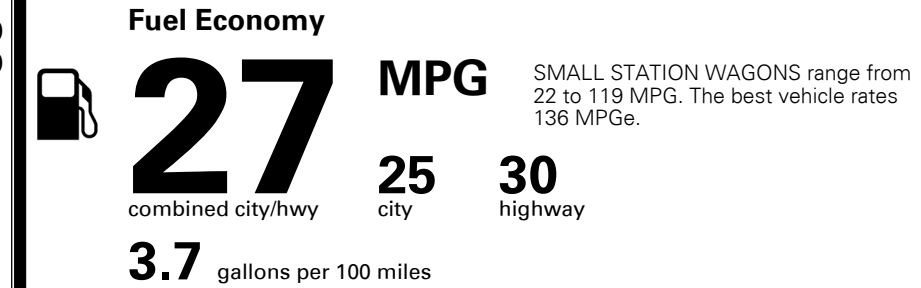

\$ 20,670.00

INLAND FREIGHT AND HANDLING

\$ 940.00

TOTAL MANUFACTURER'S SUGGESTED RETAIL PRICE ▶

\$ 21,610.00

TOTAL ADDITIONAL WEIGHT: 5.2

EPA DOT Fuel Economy and Environment

Gasoline Vehicle

You save \$0
 in fuel costs over 5 years compared to the average new vehicle.

Annual fuel cost \$1,400

Actual results will vary for many reasons, including driving conditions and how you drive and maintain your vehicle. The average new vehicle gets 27 MPG and costs \$7,000 to fuel over 5 years. Cost estimates are based on 15,000 miles per year at \$ 2.55 per gallon. MPGe is miles per gasoline gallon equivalent. Vehicle emissions are a significant cause of climate change and smog.