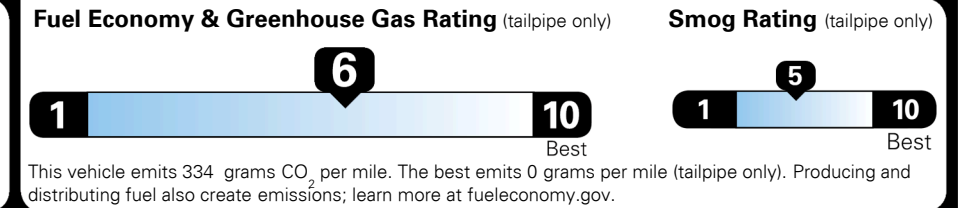

Actual results will vary for many reasons, including driving conditions and how you drive and maintain your vehicle. The average new vehicle gets 27 MPG and costs $7,000 to fuel over 5 years. Cost estimates are based on 15,000 miles per year at $ 2.55 per gallon. MPGe is miles per gasoline gallon equivalent. Vehicle emissions are a significant cause of climate change and smog.

fueleconomy.gov

Calculate personalized estimates and compare vehicles

GOVERNMENT 5-STAR SAFETY RATINGS

Overall Vehicle Score ★ ★ ★ ★ ★

Based on the combined rating of frontal, side and rollover. Should ONLY be compared to other vehicles of similar size and weight.

Frontal	Driver	★ ★ ★ ★ ★
Crash	Passenger	★ ★ ★ ★ ★

Based on the risk of injury in a frontal impact. Should ONLY be compared to other vehicles of similar size and weight.

Side	Front seat	★ ★ ★ ★ ★
Crash	Rear seat	★ ★ ★ ★ ★

Star ratings based on the risk of injury in a side impact.

Rollover ★ ★ ★ ★ ★

Star ratings based on the risk of rollover in a single-vehicle crash.

Star ratings range from 1 to 5 stars (★★★★★) with 5 being the highest.

Source: National Highway Traffic Safety Administration (NHTSA).

www.safercar.gov or 1-888-327-4236

Manufacturer's suggested retail price includes Manufacturer's recommended pre-delivery service. License and title fees, state and local taxes and other dealer installed options and accessories are not included in the manufacturer's suggested retail price.

PARTS CONTENT INFORMATION

FOR VEHICLES IN THIS CAR LINE U.S./CANADIAN PARTS CONTENT: 1 %

MAJOR SOURCES OF FOREIGN PARTS: KOREA: 92%

NOTE: PARTS CONTENT DOES NOT INCLUDE FINAL ASSEMBLY, DISTRIBUTION, OR OTHER NON-PARTS COSTS.

FOR THIS VEHICLE FINAL ASSEMBLY POINT: GWANGJU, KOREA

COUNTRY OF ORIGIN

ENGINE: KOREA

TRANSMISSION: KOREA