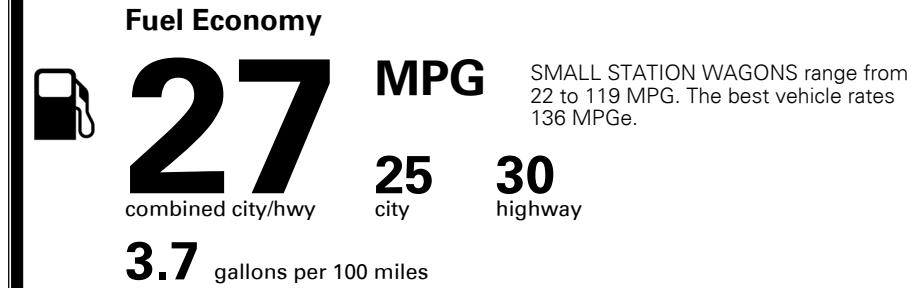

MSRP INCLUDING OPTIONS

\$ 21,150.00

INLAND FREIGHT AND HANDLING

\$ 995.00

TOTAL MANUFACTURER'S SUGGESTED RETAIL PRICE ▶

\$ 22,145.00

EPA DOT Fuel Economy and Environment

Gasoline Vehicle

You save \$0
 in fuel costs over 5 years compared to the average new vehicle.

Annual fuel cost \$1,400

Actual results will vary for many reasons, including driving conditions and how you drive and maintain your vehicle. The average new vehicle gets 27 MPG and costs \$7,000 to fuel over 5 years. Cost estimates are based on 15,000 miles per year at \$ 2.55 per gallon. MPGe is miles per gasoline gallon equivalent. Vehicle emissions are a significant cause of climate change and smog.