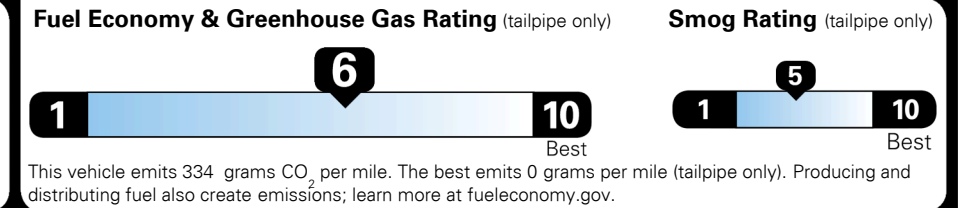

You save $0
in fuel costs over 5 years compared to the average new vehicle.

Annual fuel cost $1,400

Actual results will vary for many reasons, including driving conditions and how you drive and maintain your vehicle. The average new vehicle gets 27 MPG and costs $7,000 to fuel over 5 years. Cost estimates are based on 15,000 miles per year at $ 2.55 per gallon. MPGe is miles per gasoline gallon equivalent. Vehicle emissions are a significant cause of climate change and smog.

fueleconomy.gov

Calculate personalized estimates and compare vehicles

GOVERNMENT 5-STAR SAFETY RATINGS

Overall Vehicle Score ★★★★★

Based on the combined rating of frontal, side and rollover. Should ONLY be compared to other vehicles of similar size and weight.

Frontal Driver ★★★★★

Crash Passenger ★★★★★

Based on the risk of injury in a frontal impact. Should ONLY be compared to other vehicles of similar size and weight.

Side Front seat ★★★★★

Crash Rear seat ★★★★★

Star ratings based on the risk of injury in a side impact.

Rollover ★★★★★

Star ratings based on the risk of rollover in a single-vehicle crash.

Star ratings range from 1 to 5 stars (★★★★★) with 5 being the highest.

Source: National Highway Traffic Safety Administration (NHTSA).

www.safercar.gov or 1-888-327-4236

Manufacturer's suggested retail price includes Manufacturer's recommended pre-delivery service. License and title fees, state and local taxes and other dealer installed options and accessories are not included in the manufacturer's suggested retail price.

PARTS CONTENT INFORMATION

FOR VEHICLES IN THIS CAR LINE U.S./CANADIAN PARTS CONTENT: 1 %

MAJOR SOURCES OF FOREIGN PARTS: KOREA: 92%

NOTE: PARTS CONTENT DOES NOT INCLUDE FINAL ASSEMBLY, DISTRIBUTION, OR OTHER NON-PARTS COSTS.

FOR THIS VEHICLE FINAL ASSEMBLY POINT: GWANGJU, KOREA

COUNTRY OF ORIGIN

ENGINE: KOREA

TRANSMISSION: KOREA

TOTAL ADDITIONAL WEIGHT: 6.3