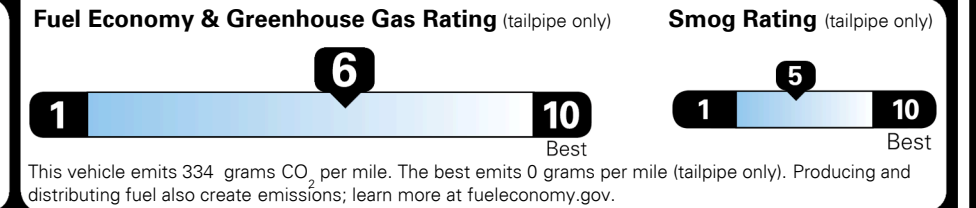

Actual results will vary for many reasons, including driving conditions and how you drive and maintain your vehicle. The average new vehicle gets 25 MPG and costs $9,000 to fuel over 5 years. Cost estimates are based on 15,000 miles per year at $ 3.00 per gallon. MPGe is miles per gasoline gallon equivalent. Vehicle emissions are a significant cause of climate change and smog.

fueleconomy.gov

Calculate personalized estimates and compare vehicles

GOVERNMENT 5-STAR SAFETY RATINGS

Overall Vehicle Score ★ ★ ★ ★ ★
Based on the combined rating of frontal, side and rollover. Should ONLY be compared to other vehicles of similar size and weight.

Frontal Crash Driver ★ ★ ★ ★ ★
Passenger ★ ★ ★ ★ ★
Based on the risk of injury in a frontal impact. Should ONLY be compared to other vehicles of similar size and weight.

Side Crash Front seat ★ ★ ★ ★ ★
Rear seat ★ ★ ★ ★ ★
Star ratings based on the risk of injury in a side impact.

Rollover ★ ★ ★ ★ ★
Star ratings based on the risk of rollover in a single-vehicle crash.

Star ratings range from 1 to 5 stars (★★★★★) with 5 being the highest. Source: National Highway Traffic Safety Administration (NHTSA). www.safercar.gov or 1-888-327-4236

Manufacturer's suggested retail price includes Manufacturer's recommended pre-delivery service. License and title fees, state and local taxes and other dealer installed options and accessories are not included in the manufacturer's suggested retail price.

PARTS CONTENT INFORMATION

FOR VEHICLES IN THIS CAR LINE U.S./CANADIAN PARTS CONTENT: 1 %

MAJOR SOURCES OF FOREIGN PARTS: KOREA: 94%

NOTE: PARTS CONTENT DOES NOT INCLUDE FINAL ASSEMBLY, DISTRIBUTION, OR OTHER NON-PARTS COSTS.

FOR THIS VEHICLE FINAL ASSEMBLY POINT: KOREA

COUNTRY OF ORIGIN ENGINE: KOREA

TRANSMISSION: KOREA