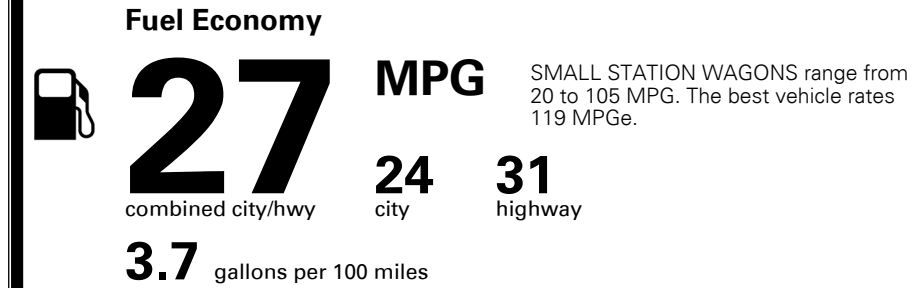

MSRP INCLUDING OPTIONS

\$ 20,160.00

INLAND FREIGHT AND HANDLING

\$ 825.00

TOTAL MANUFACTURER'S SUGGESTED RETAIL PRICE ▶

\$ 20,985.00

TOTAL ADDITIONAL WEIGHT: 7.6

EPA DOT Fuel Economy and Environment

Gasoline Vehicle

You save \$750
 in fuel costs over 5 years compared to the average new vehicle.

Annual fuel cost \$1,650

Actual results will vary for many reasons, including driving conditions and how you drive and maintain your vehicle. The average new vehicle gets 25 MPG and costs \$9,000 to fuel over 5 years. Cost estimates are based on 15,000 miles per year at \$ 3.00 per gallon. MPGe is miles per gasoline gallon equivalent. Vehicle emissions are a significant cause of climate change and smog.