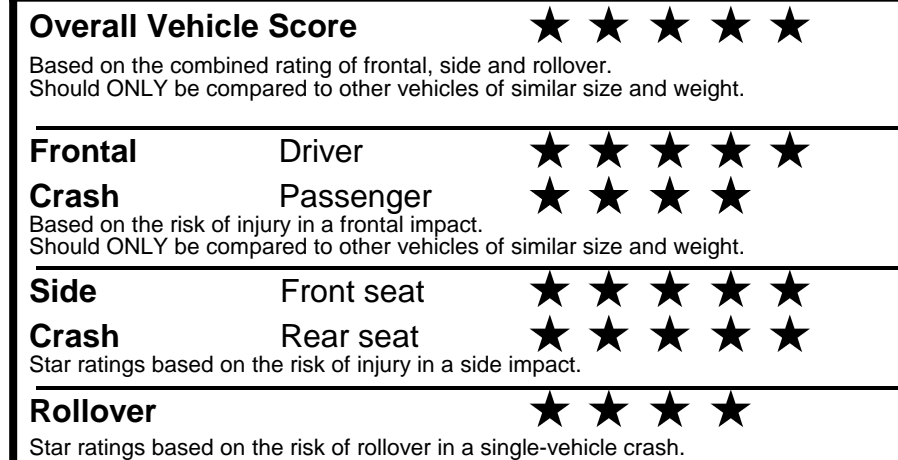

fuel economy.gov

Calculate personalized estimates and compare vehicles

GOVERNMENT 5-STAR SAFETY RATINGS

Star ratings range from 1 to 5 stars (★★★★★) with 5 being the highest. Source: National Highway Traffic Safety Administration (NHTSA). www.safercar.gov or 1-888-327-4236