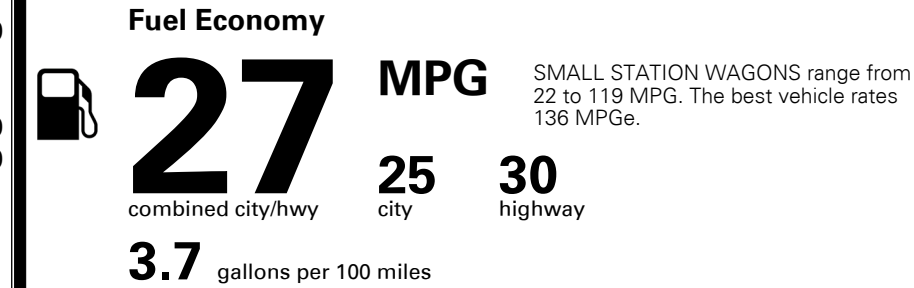

MSRP INCLUDING OPTIONS

\$ 21,365.00

INLAND FREIGHT AND HANDLING

\$ 940.00

TOTAL MANUFACTURER'S SUGGESTED RETAIL PRICE ▶

\$ 22,305.00

TOTAL ADDITIONAL WEIGHT: 6.0

"Highest Ranked Brand in Initial Quality, 4 Years in a Row" Mass Market, 2018
 For J.D. Power 2018 award information, go to jdpower.com/awards

EPA DOT Fuel Economy and Environment

Gasoline Vehicle

You save \$0 in fuel costs over 5 years compared to the average new vehicle.

Annual fuel cost \$1,400

Actual results will vary for many reasons, including driving conditions and how you drive and maintain your vehicle. The average new vehicle gets 27 MPG and costs \$7,000 to fuel over 5 years. Cost estimates are based on 15,000 miles per year at \$ 2.55 per gallon. MPGe is miles per gasoline gallon equivalent. Vehicle emissions are a significant cause of climate change and smog.