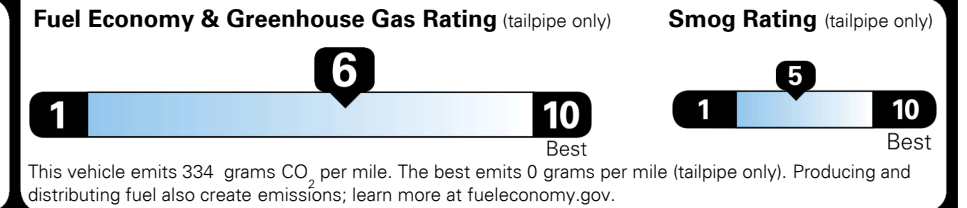

MSRP INCLUDING OPTIONS

\$ 21,365.00

INLAND FREIGHT AND HANDLING

\$ 940.00

TOTAL MANUFACTURER'S SUGGESTED RETAIL PRICE ▶

\$ 22,305.00

TOTAL ADDITIONAL WEIGHT: 6.0

"Highest Ranked Brand in Initial Quality, 4 Years in a Row" Mass Market, 2018
 For J.D. Power 2018 award information, go to jdpower.com/awards

EPA DOT Fuel Economy and Environment

Gasoline Vehicle

You save \$0 in fuel costs over 5 years compared to the average new vehicle.

Annual fuel cost \$1,400

Actual results will vary for many reasons, including driving conditions and how you drive and maintain your vehicle. The average new vehicle gets 27 MPG and costs \$7,000 to fuel over 5 years. Cost estimates are based on 15,000 miles per year at \$ 2.55 per gallon. MPGe is miles per gasoline gallon equivalent. Vehicle emissions are a significant cause of climate change and smog.