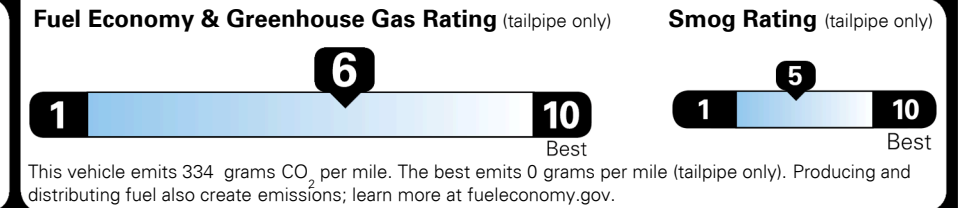

MSRP INCLUDING OPTIONS

\$ 19,920.00

INLAND FREIGHT AND HANDLING

\$ 850.00

TOTAL MANUFACTURER'S SUGGESTED RETAIL PRICE ▶

\$ 20,770.00

TOTAL ADDITIONAL WEIGHT: 8.3

EPA DOT Fuel Economy and Environment

Gasoline Vehicle

SMALL STATION WAGONS range from 20 to 105 MPG. The best vehicle rates 119 MPGe.

You save \$750
 in fuel costs over 5 years compared to the average new vehicle.

Annual fuel cost \$1,650

Actual results will vary for many reasons, including driving conditions and how you drive and maintain your vehicle. The average new vehicle gets 25 MPG and costs \$9,000 to fuel over 5 years. Cost estimates are based on 15,000 miles per year at \$ 3.00 per gallon. MPGe is miles per gasoline gallon equivalent. Vehicle emissions are a significant cause of climate change and smog.