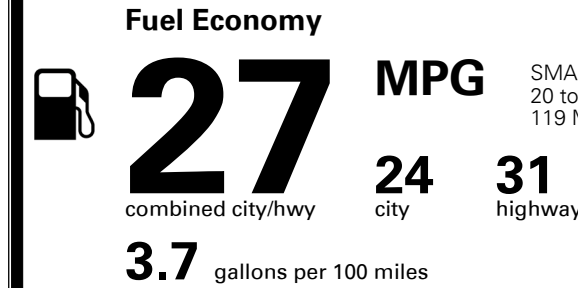

MSRP INCLUDING OPTIONS

\$ 19,920.00

INLAND FREIGHT AND HANDLING

\$ 850.00

TOTAL MANUFACTURER'S SUGGESTED RETAIL PRICE ▶

\$ 20,770.00

TOTAL ADDITIONAL WEIGHT: 8.3

EPA DOT Fuel Economy and Environment

Gasoline Vehicle

SMALL STATION WAGONS range from 20 to 105 MPG. The best vehicle rates 119 MPGe.

You save \$750
 in fuel costs over 5 years compared to the average new vehicle.

Annual fuel cost \$1,650

Actual results will vary for many reasons, including driving conditions and how you drive and maintain your vehicle. The average new vehicle gets 25 MPG and costs \$9,000 to fuel over 5 years. Cost estimates are based on 15,000 miles per year at \$ 3.00 per gallon. MPGe is miles per gasoline gallon equivalent. Vehicle emissions are a significant cause of climate change and smog.