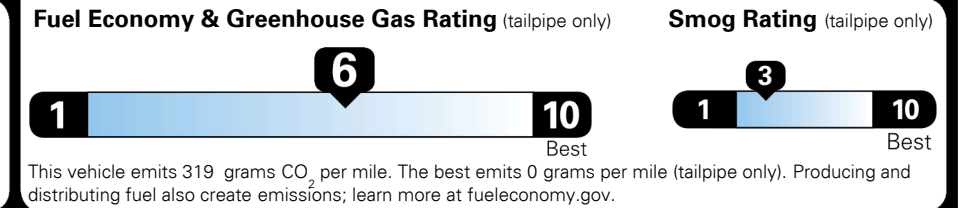

EPA DOT Fuel Economy and Environment

Gasoline Vehicle

Fuel Economy
28 MPG combined city/hwy
26 MPG city
31 MPG highway
3.6 gallons per 100 miles

SMALL STATION WAGONS range from 22 to 119 MPG. The best vehicle rates 136 MPGe.

You save $250 in fuel costs over 5 years compared to the average new vehicle.

Annual fuel cost $1,350