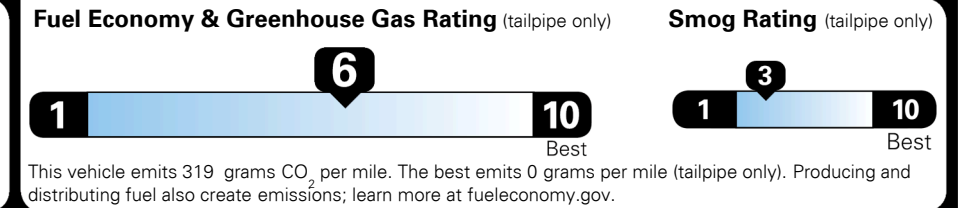

EPA DOT Fuel Economy and Environment

Gasoline Vehicle

Fuel Economy
28 MPG combined city/hwy
26 MPG city
31 MPG highway
3.6 gallons per 100 miles

SMALL STATION WAGONS range from 22 to 119 MPG. The best vehicle rates 136 MPGe.

You save $250
in fuel costs over 5 years compared to the average new vehicle.

Annual fuel cost $1,350