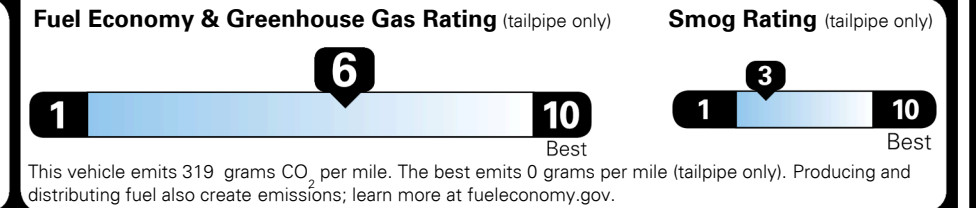

TOTAL MANUFACTURER'S SUGGESTED RETAIL PRICE ▶ \$ 19,255.00

TOTAL ADDITIONAL WEIGHT: 4.4

EPA DOT Fuel Economy and Environment

Gasoline Vehicle

Fuel Economy
28 MPG
 combined city/hwy
26 city
31 highway
3.6 gallons per 100 miles

SMALL STATION WAGONS range from 22 to 119 MPG. The best vehicle rates 136 MPGe.

You save \$250
 in fuel costs over 5 years compared to the average new vehicle.

Annual fuel cost \$1,350

Actual results will vary for many reasons, including driving conditions and how you drive and maintain your vehicle. The average new vehicle gets 27 MPG and costs \$7,000 to fuel over 5 years. Cost estimates are based on 15,000 miles per year at \$ 2.55 per gallon. MPGe is miles per gasoline gallon equivalent. Vehicle emissions are a significant cause of climate change and smog.