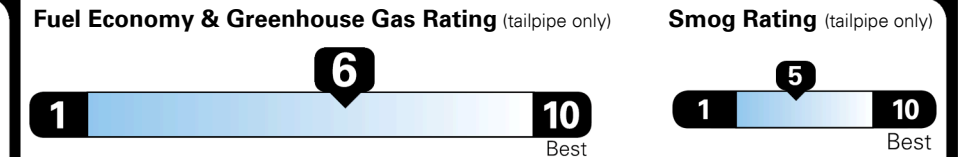

EPA DOT Fuel Economy and Environment

Gasoline Vehicle

Fuel Economy
26 MPG
combined city/hwy
24 city
30 highway
3.8 gallons per 100 miles
SMALL STATION WAGONS range from 14 to 118 MPG. The best vehicle rates 119 MPGe.

You save $1,000
in fuel costs over 5 years compared to the average new vehicle.

Annual fuel cost $2,000