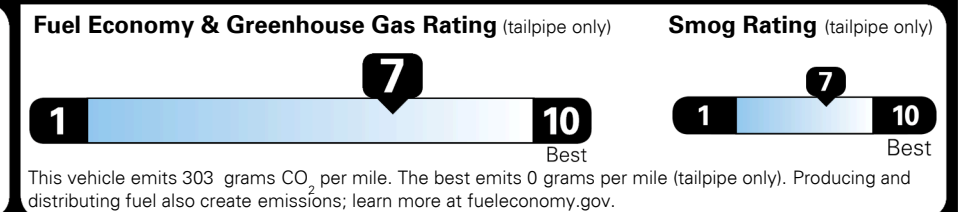

\$75.00  
 \$130.00  
 \$115.00  
 \$60.00

MSRP INCLUDING OPTIONS

\$ 22,570.00

INLAND FREIGHT AND HANDLING

\$ 995.00

**TOTAL MANUFACTURER'S SUGGESTED RETAIL PRICE ▶**

**\$ 23,565.00**

TOTAL ADDITIONAL WEIGHT: 7.9

**EPA DOT Fuel Economy and Environment**

**Gasoline Vehicle**

**You save \$750**  
 in fuel costs over 5 years compared to the average new vehicle.

**Annual fuel cost \$1,350**

Actual results will vary for many reasons, including driving conditions and how you drive and maintain your vehicle. The average new vehicle gets 27 MPG and costs \$7,500 to fuel over 5 years. Cost estimates are based on 15,000 miles per year at \$ 2.70 per gallon. MPGe is miles per gasoline gallon equivalent. Vehicle emissions are a significant cause of climate change and smog.