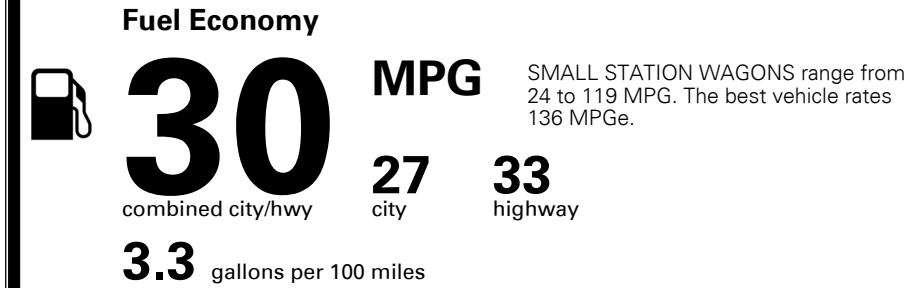

\$75.00  
 \$130.00  
 \$115.00  
 \$60.00

MSRP INCLUDING OPTIONS

\$ 22,570.00

INLAND FREIGHT AND HANDLING

\$ 995.00

**TOTAL MANUFACTURER'S SUGGESTED RETAIL PRICE ▶**

**\$ 23,565.00**

TOTAL ADDITIONAL WEIGHT: 7.9

**EPA DOT Fuel Economy and Environment**

**Gasoline Vehicle**

**You save \$750**  
 in fuel costs over 5 years compared to the average new vehicle.

**Annual fuel cost \$1,350**

Actual results will vary for many reasons, including driving conditions and how you drive and maintain your vehicle. The average new vehicle gets 27 MPG and costs \$7,500 to fuel over 5 years. Cost estimates are based on 15,000 miles per year at \$ 2.70 per gallon. MPGe is miles per gasoline gallon equivalent. Vehicle emissions are a significant cause of climate change and smog.