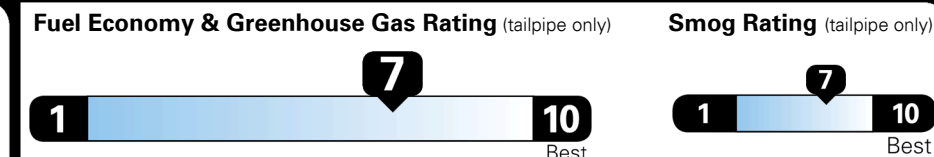

EPA DOT Fuel Economy and Environment

Gasoline Vehicle

Fuel Economy

30 MPG
combined city/hwy

27 MPG
city

33 MPG
highway

3.3 gallons per 100 miles

SMALL STATION WAGONS range from 24 to 119 MPG. The best vehicle rates 136 MPGe.

You save $750
in fuel costs over 5 years compared to the average new vehicle.

Annual fuel cost $1,350