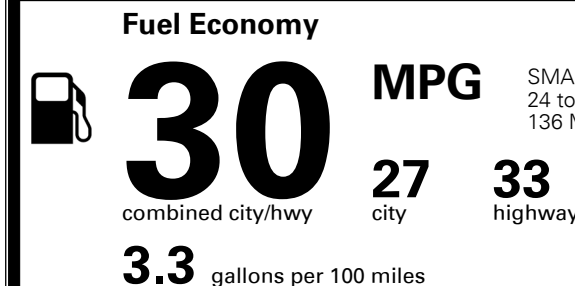

\$345.00
 \$130.00
 \$70.00

MSRP INCLUDING OPTIONS

\$ 20,835.00

INLAND FREIGHT AND HANDLING

\$ 995.00

TOTAL MANUFACTURER'S SUGGESTED RETAIL PRICE ▶

\$ 21,830.00

TOTAL ADDITIONAL WEIGHT: 6.5

EPA DOT Fuel Economy and Environment

Gasoline Vehicle

SMALL STATION WAGONS range from 24 to 119 MPG. The best vehicle rates 136 MPGe.

You save \$750
 in fuel costs over 5 years compared to the average new vehicle.