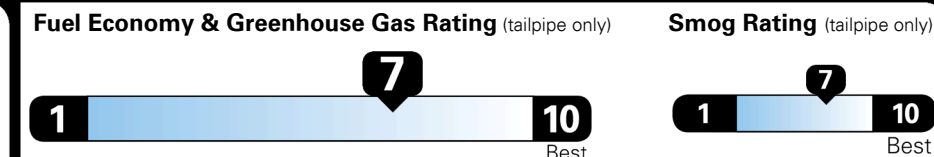

This vehicle emits 303 grams CO₂ per mile. The best emits 0 grams per mile (tailpipe only). Producing and distributing fuel also create emissions; learn more at fueleconomy.gov.

Actual results will vary for many reasons, including driving conditions and how you drive and maintain your vehicle. The average new vehicle gets 27 MPG and costs $7,500 to fuel over 5 years. Cost estimates are based on 15,000 miles per year at $ 2.70 per gallon. MPGe is miles per gasoline gallon equivalent. Vehicle emissions are a significant cause of climate change and smog.

fueleconomy.gov

Calculate personalized estimates and compare vehicles

GOVERNMENT 5-STAR SAFETY RATINGS

Overall Vehicle Score Not Rated

Based on the combined rating of frontal, side and rollover. Should ONLY be compared to other vehicles of similar size and weight.

Frontal Driver Not Rated

Crash Passenger Not Rated

Based on the risk of injury in a frontal impact. Should ONLY be compared to other vehicles of similar size and weight.

Side Front seat Not Rated

Crash Rear seat Not Rated

Star ratings based on the risk of injury in a side impact.

Rollover Not Rated

Star ratings based on the risk of rollover in a single-vehicle crash.

Star ratings range from 1 to 5 stars (★★★★★) with 5 being the highest.

Source: National Highway Traffic Safety Administration (NHTSA).

www.safercar.gov or 1-888-327-4236

Manufacturer's suggested retail price includes Manufacturer's recommended pre-delivery service. License and title fees, state and local taxes and other dealer installed options and accessories are not included in the manufacturer's suggested retail price.

PARTS CONTENT INFORMATION

FOR VEHICLES IN THIS CAR LINE U.S./CANADIAN PARTS CONTENT: 1 %

MAJOR SOURCES OF FOREIGN PARTS:
OTHER: 5%
KOREA: 94%

NOTE: PARTS CONTENT DOES NOT INCLUDE FINAL ASSEMBLY, DISTRIBUTION, OR OTHER NON-PARTS COSTS.

FOR THIS VEHICLE FINAL ASSEMBLY POINT: GWANGJU, KOREA

COUNTRY OF ORIGIN

ENGINE: KOREA
TRANSMISSION: KOREA