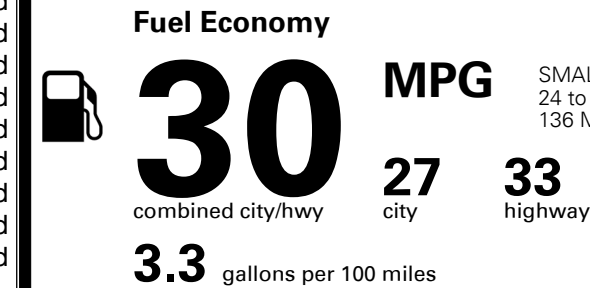

## EPA DOT Fuel Economy and Environment

Gasoline Vehicle

SMALL STATION WAGONS range from 24 to 119 MPG. The best vehicle rates 136 MPGe.

**You save \$750**  
 in fuel costs over 5 years compared to the average new vehicle.