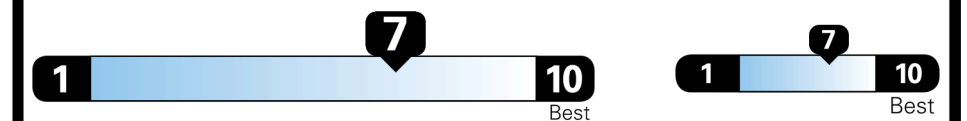

Fuel Economy & Greenhouse Gas Rating (tailpipe only) Smog Rating (tailpipe only)

This vehicle emits 303 grams CO₂ per mile. The best emits 0 grams per mile (tailpipe only). Producing and distributing fuel also create emissions; learn more at fueleconomy.gov.

Actual results will vary for many reasons, including driving conditions and how you drive and maintain your vehicle. The average new vehicle gets 27 MPG and costs $7,500 to fuel over 5 years. Cost estimates are based on 15,000 miles per year at $ 2.70 per gallon. MPGe is miles per gasoline gallon equivalent. Vehicle emissions are a significant cause of climate change and smog.

fueleconomy.gov

Calculate personalized estimates and compare vehicles

GOVERNMENT 5-STAR SAFETY RATINGS

Overall Vehicle Score Not Rated

Based on the combined rating of frontal, side and rollover. Should ONLY be compared to other vehicles of similar size and weight.

Frontal Driver Not Rated

Crash Passenger Not Rated

Based on the risk of injury in a frontal impact. Should ONLY be compared to other vehicles of similar size and weight.

Side Front seat Not Rated

Crash Rear seat Not Rated

Star ratings based on the risk of injury in a side impact.

Rollover Not Rated

Star ratings based on the risk of rollover in a single-vehicle crash.

Star ratings range from 1 to 5 stars (★★★★★) with 5 being the highest.

Source: National Highway Traffic Safety Administration (NHTSA).

www.safercar.gov or 1-888-327-4236

Manufacturer's suggested retail price includes Manufacturer's recommended pre-delivery service. License and title fees, state and local taxes and other dealer installed options and accessories are not included in the manufacturer's suggested retail price.

PARTS CONTENT INFORMATION

FOR VEHICLES IN THIS CAR LINE U.S./CANADIAN PARTS CONTENT: 1 %

MAJOR SOURCES OF FOREIGN PARTS:
OTHER: 5%
KOREA: 94%

NOTE: PARTS CONTENT DOES NOT INCLUDE FINAL ASSEMBLY, DISTRIBUTION, OR OTHER NON-PARTS COSTS.

FOR THIS VEHICLE FINAL ASSEMBLY POINT:
GWANGJU, KOREA

COUNTRY OF ORIGIN

ENGINE: KOREA

TRANSMISSION: KOREA