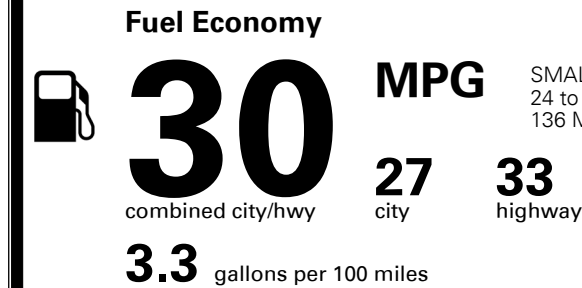

MSRP INCLUDING OPTIONS

\$ 22,665.00

INLAND FREIGHT AND HANDLING

\$ 995.00

TOTAL MANUFACTURER'S SUGGESTED RETAIL PRICE ▶

\$ 23,660.00

TOTAL ADDITIONAL WEIGHT: 6.0

EPA DOT Fuel Economy and Environment

Gasoline Vehicle

SMALL STATION WAGONS range from 24 to 119 MPG. The best vehicle rates 136 MPGe.

You save \$750
 in fuel costs over 5 years compared to the average new vehicle.

Annual fuel cost \$1,350

Fuel Economy & Greenhouse Gas Rating (tailpipe only) **Smog Rating (tailpipe only)**