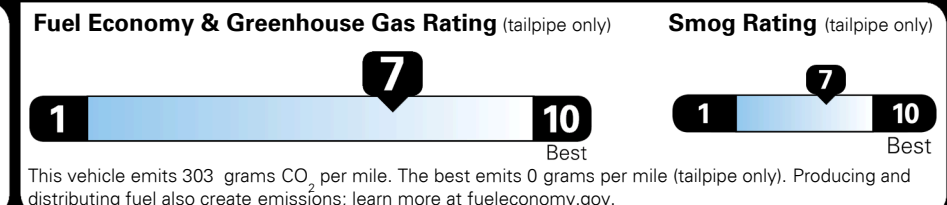

EPA DOT Fuel Economy and Environment

Gasoline Vehicle

Fuel Economy

30 MPG combined city/hwy
27 MPG city
33 MPG highway

SMALL STATION WAGONS range from 24 to 119 MPG. The best vehicle rates 136 MPGe.

You save $750 in fuel costs over 5 years compared to the average new vehicle.

Annual fuel cost $1,350