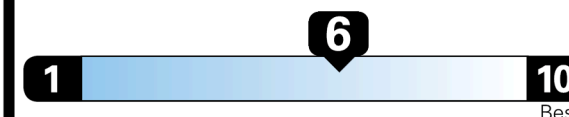

Fuel Economy & Greenhouse Gas Rating (tailpipe only)

This vehicle emits 309 grams CO₂ per mile. The best emits 0 grams per mile (tailpipe only). Producing and distributing fuel also create emissions; learn more at fueleconomy.gov.