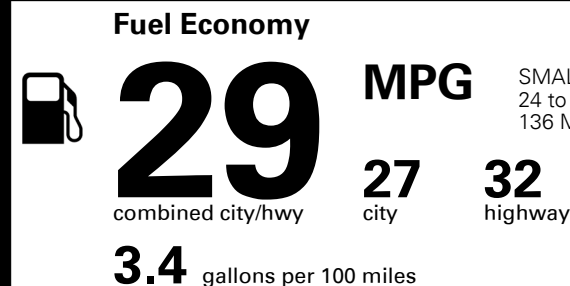

MSRP INCLUDING OPTIONS

\$ 28,135.00

INLAND FREIGHT AND HANDLING

\$ 995.00

TOTAL MANUFACTURER'S SUGGESTED RETAIL PRICE ▶

\$ 29,130.00

EPA DOT Fuel Economy and Environment

Gasoline Vehicle

SMALL STATION WAGONS range from 24 to 119 MPG. The best vehicle rates 136 MPGe.

You save \$500
in fuel costs
over 5 years
compared to the
average new vehicle.

Annual fuel cost
\$1,400

Fuel Economy & Greenhouse Gas Rating (tailpipe only)