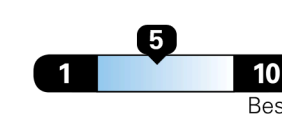

Smog Rating (tailpipe only)