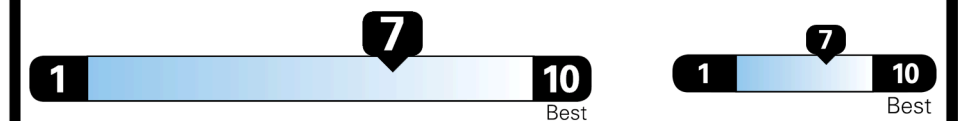

EPA DOT Fuel Economy and Environment

Gasoline Vehicle

Fuel Economy

31 MPG
combined city/hwy

29 MPG
city

35 MPG
highway

3.2 gallons per 100 miles

SMALL STATION WAGONS range from 24 to 119 MPG. The best vehicle rates 136 MPGe.

You save $1,000
in fuel costs over 5 years
compared to the average new vehicle.

Annual fuel cost $1,300

Fuel Economy & Greenhouse Gas Rating (tailpipe only) **Smog Rating** (tailpipe only)

This vehicle emits 287 grams CO₂ per mile. The best emits 0 grams per mile (tailpipe only). Producing and distributing fuel also create emissions; learn more at fueleconomy.gov.

Actual results will vary for many reasons, including driving conditions and how you drive and maintain your vehicle. The average new vehicle gets 27 MPG and costs $7,500 to fuel over 5 years. Cost estimates are based on 15,000 miles per year at $ 2.70 per gallon. MPGe is miles per gasoline gallon equivalent. Vehicle emissions are a significant cause of climate change and smog.

fueleconomy.gov

Calculate personalized estimates and compare vehicles