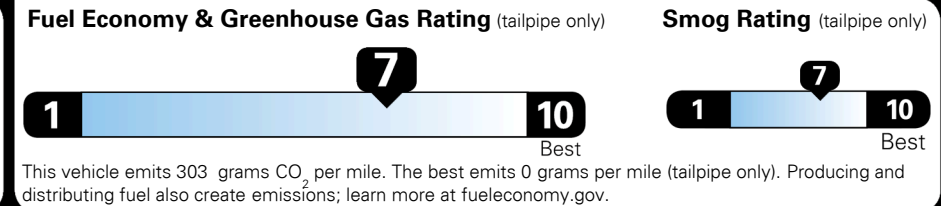

EPA DOT Fuel Economy and Environment

Gasoline Vehicle

Fuel Economy

30 MPG
combined city/hwy

27 city

33 highway

3.3 gallons per 100 miles

SMALL STATION WAGONS range from 24 to 119 MPG. The best vehicle rates 136 MPGe.

You save $750
in fuel costs over 5 years compared to the average new vehicle.

Annual fuel cost $1,350