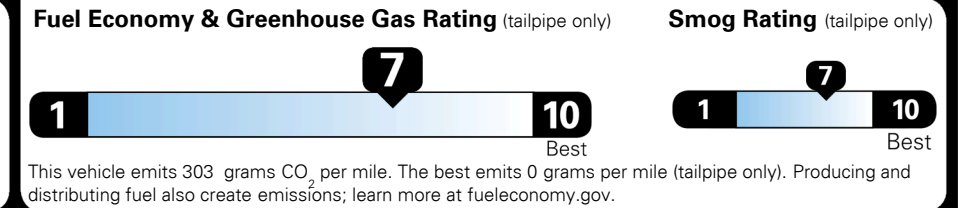

Actual results will vary for many reasons, including driving conditions and how you drive and maintain your vehicle. The average new vehicle gets 27 MPG and costs $7,500 to fuel over 5 years. Cost estimates are based on 15,000 miles per year at $ 2.70 per gallon. MPGe is miles per gasoline gallon equivalent. Vehicle emissions are a significant cause of climate change and smog.

fueleconomy.gov

Calculate personalized estimates and compare vehicles

GOVERNMENT 5-STAR SAFETY RATINGS

Overall Vehicle Score	Not Rated	
Based on the combined rating of frontal, side and rollover. Should ONLY be compared to other vehicles of similar size and weight.		
Frontal Crash	Driver	Not Rated
	Passenger	Not Rated
Based on the risk of injury in a frontal impact. Should ONLY be compared to other vehicles of similar size and weight.		
Side Crash	Front seat	Not Rated
	Rear seat	Not Rated
Star ratings based on the risk of injury in a side impact.		
Rollover	Not Rated	
Star ratings based on the risk of rollover in a single-vehicle crash.		

Star ratings range from 1 to 5 stars (★★★★★) with 5 being the highest. Source: National Highway Traffic Safety Administration (NHTSA). www.safercar.gov or 1-888-327-4236

Manufacturer's suggested retail price includes Manufacturer's recommended pre-delivery service. License and title fees, state and local taxes and other dealer installed options and accessories are not included in the manufacturer's suggested retail price.

PARTS CONTENT INFORMATION

FOR VEHICLES IN THIS CAR LINE U.S./CANADIAN PARTS CONTENT: 1 %

MAJOR SOURCES OF FOREIGN PARTS:
OTHER: 5%
KOREA: 94%

NOTE: PARTS CONTENT DOES NOT INCLUDE FINAL ASSEMBLY, DISTRIBUTION, OR OTHER NON-PARTS COSTS.

FOR THIS VEHICLE FINAL ASSEMBLY POINT: GWANGJU, KOREA

COUNTRY OF ORIGIN ENGINE: KOREA
TRANSMISSION: KOREA