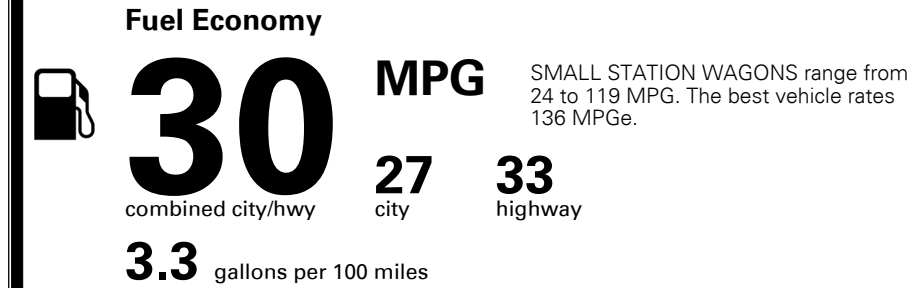

\$345.00
 \$1,500.00

MSRP INCLUDING OPTIONS

\$ 24,665.00

INLAND FREIGHT AND HANDLING

\$ 995.00

TOTAL MANUFACTURER'S SUGGESTED RETAIL PRICE ▶

\$ 25,660.00

EPA DOT Fuel Economy and Environment

Gasoline Vehicle

You save \$750
 in fuel costs over 5 years compared to the average new vehicle.

Annual fuel cost \$1,350

Actual results will vary for many reasons, including driving conditions and how you drive and maintain your vehicle. The average new vehicle gets 27 MPG and costs \$7,500 to fuel over 5 years. Cost estimates are based on 15,000 miles per year at \$ 2.70 per gallon. MPGe is miles per gasoline gallon equivalent. Vehicle emissions are a significant cause of climate change and smog.