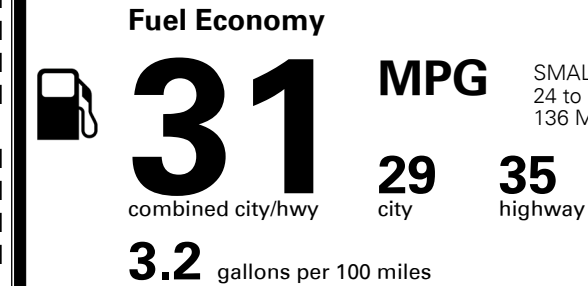

Included
Included
Included
Included
Included
Included
Included

\$130.00
\$120.00

MSRP INCLUDING OPTIONS

\$ 22,940.00

INLAND FREIGHT AND HANDLING

\$ 995.00

TOTAL MANUFACTURER'S SUGGESTED RETAIL PRICE ▶

\$ 23,935.00

EPA DOT Fuel Economy and Environment

Gasoline Vehicle

SMALL STATION WAGONS range from 24 to 119 MPG. The best vehicle rates 136 MPGe.

You save
\$1,000
in fuel costs
over 5 years
compared to the
average new vehicle.