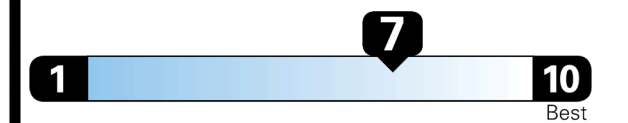

SMALL STATION WAGONS range from 24 to 119 MPG. The best vehicle rates 136 MPGe.

You save
$1,000
in fuel costs
over 5 years
compared to the average new vehicle.

Annual fuel cost
$1,300

Fuel Economy & Greenhouse Gas Rating (tailpipe only)