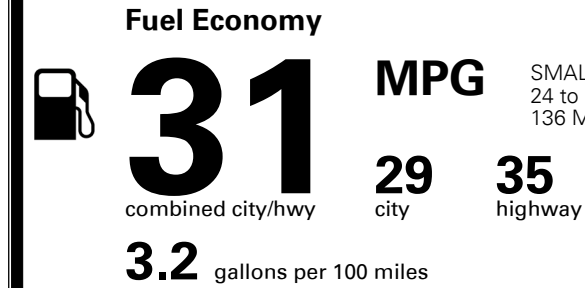

\$130.00
 \$70.00

MSRP INCLUDING OPTIONS

\$ 22,890.00

INLAND FREIGHT AND HANDLING

\$ 995.00

TOTAL MANUFACTURER'S SUGGESTED RETAIL PRICE ▶

\$ 23,885.00

EPA DOT Fuel Economy and Environment

Gasoline Vehicle

SMALL STATION WAGONS range from 24 to 119 MPG. The best vehicle rates 136 MPGe.

You save
\$1,000
in fuel costs
over 5 years
 compared to the average new vehicle.

Annual fuel cost
\$1,300