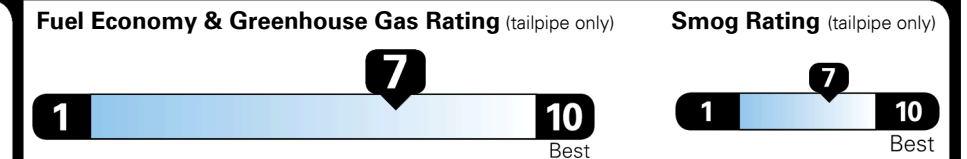

EPA DOT Fuel Economy and Environment

Gasoline Vehicle

Fuel Economy

31 MPG
combined city/hwy

29 MPG
city

35 MPG
highway

3.2 gallons per 100 miles

SMALL STATION WAGONS range from 24 to 119 MPG. The best vehicle rates 136 MPGe.

You save $1,000
in fuel costs over 5 years compared to the average new vehicle.

Annual fuel cost $1,300