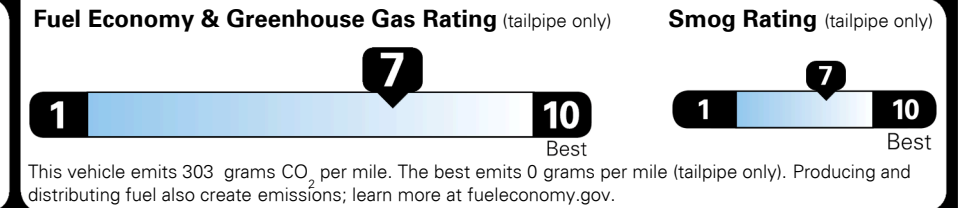

Actual results will vary for many reasons, including driving conditions and how you drive and maintain your vehicle. The average new vehicle gets 27 MPG and costs $7,500 to fuel over 5 years. Cost estimates are based on 15,000 miles per year at $ 2.70 per gallon. MPGe is miles per gasoline gallon equivalent. Vehicle emissions are a significant cause of climate change and smog.

fueleconomy.gov

Calculate personalized estimates and compare vehicles

GOVERNMENT 5-STAR SAFETY RATINGS

Overall Vehicle Score	Not Rated	
Based on the combined rating of frontal, side and rollover. Should ONLY be compared to other vehicles of similar size and weight.		
Frontal Crash	Driver	Not Rated
	Passenger	Not Rated
Based on the risk of injury in a frontal impact. Should ONLY be compared to other vehicles of similar size and weight.		
Side Crash	Front seat	Not Rated
	Rear seat	Not Rated
Star ratings based on the risk of injury in a side impact.		
Rollover	Not Rated	
Star ratings based on the risk of rollover in a single-vehicle crash.		

Star ratings range from 1 to 5 stars (★★★★★) with 5 being the highest.
Source: National Highway Traffic Safety Administration (NHTSA).
www.safercar.gov or 1-888-327-4236

Manufacturer's suggested retail price includes Manufacturer's recommended pre-delivery service. License and title fees, state and local taxes and other dealer installed options and accessories are not included in the manufacturer's suggested retail price.

PARTS CONTENT INFORMATION

FOR VEHICLES IN THIS CAR LINE U.S./CANADIAN PARTS CONTENT: 1 %

MAJOR SOURCES OF FOREIGN PARTS:
OTHER: 5%
KOREA: 94%

NOTE: PARTS CONTENT DOES NOT INCLUDE FINAL ASSEMBLY, DISTRIBUTION, OR OTHER NON-PARTS COSTS.

FOR THIS VEHICLE FINAL ASSEMBLY POINT: GWANGJU, KOREA

COUNTRY OF ORIGIN ENGINE: KOREA
TRANSMISSION: KOREA