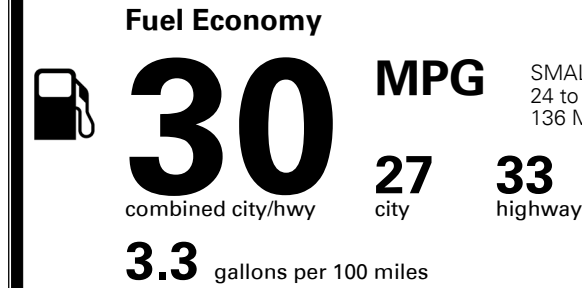

\$345.00
 \$1,500.00

\$130.00
 \$120.00

MSRP INCLUDING OPTIONS

\$ 24,785.00

INLAND FREIGHT AND HANDLING

\$ 995.00

TOTAL MANUFACTURER'S SUGGESTED RETAIL PRICE ▶

\$ 25,780.00

EPA DOT Fuel Economy and Environment

Gasoline Vehicle

SMALL STATION WAGONS range from 24 to 119 MPG. The best vehicle rates 136 MPGe.

You save \$750
 in fuel costs over 5 years compared to the average new vehicle.