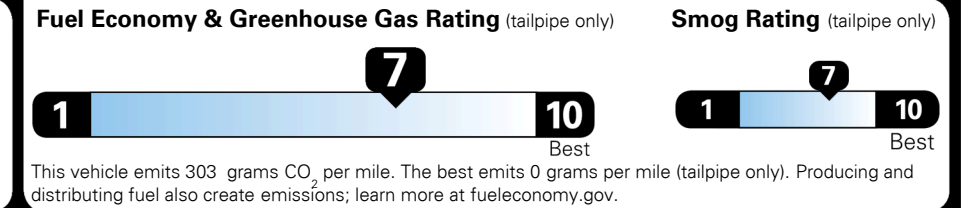

Actual results will vary for many reasons, including driving conditions and how you drive and maintain your vehicle. The average new vehicle gets 27 MPG and costs $7,500 to fuel over 5 years. Cost estimates are based on 15,000 miles per year at $ 2.70 per gallon. MPGe is miles per gasoline gallon equivalent. Vehicle emissions are a significant cause of climate change and smog.

fueleconomy.gov

Calculate personalized estimates and compare vehicles

GOVERNMENT 5-STAR SAFETY RATINGS

Overall Vehicle Score Not Rated

Based on the combined rating of frontal, side and rollover. Should ONLY be compared to other vehicles of similar size and weight.

Frontal Driver Not Rated

Crash Passenger Not Rated

Based on the risk of injury in a frontal impact. Should ONLY be compared to other vehicles of similar size and weight.

Side Front seat Not Rated

Crash Rear seat Not Rated

Star ratings based on the risk of injury in a side impact.

Rollover Not Rated

Star ratings based on the risk of rollover in a single-vehicle crash.

Star ratings range from 1 to 5 stars (★★★★★) with 5 being the highest.

Source: National Highway Traffic Safety Administration (NHTSA).

www.safercar.gov or 1-888-327-4236

Manufacturer's suggested retail price includes Manufacturer's recommended pre-delivery service. License and title fees, state and local taxes and other dealer installed options and accessories are not included in the manufacturer's suggested retail price.

PARTS CONTENT INFORMATION

FOR VEHICLES IN THIS CAR LINE U.S./CANADIAN PARTS CONTENT: 1 %

MAJOR SOURCES OF FOREIGN PARTS:
OTHER: 5%
KOREA: 94%

NOTE: PARTS CONTENT DOES NOT INCLUDE FINAL ASSEMBLY, DISTRIBUTION, OR OTHER NON-PARTS COSTS.

FOR THIS VEHICLE FINAL ASSEMBLY POINT: GWANGJU, KOREA

COUNTRY OF ORIGIN

ENGINE: KOREA

TRANSMISSION: KOREA