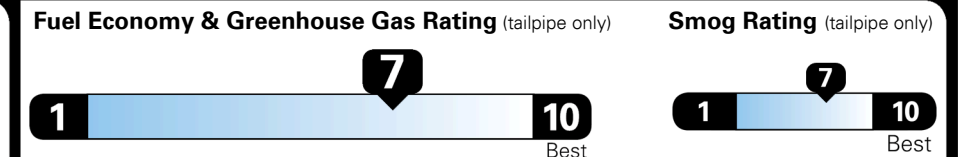

EPA DOT Fuel Economy and Environment

Gasoline Vehicle

Fuel Economy

30 MPG
combined city/hwy

27 MPG
city

33 MPG
highway

3.3 gallons per 100 miles

SMALL STATION WAGONS range from 24 to 119 MPG. The best vehicle rates 136 MPGe.

You save $750
in fuel costs over 5 years compared to the average new vehicle.

Annual fuel cost
$1,350