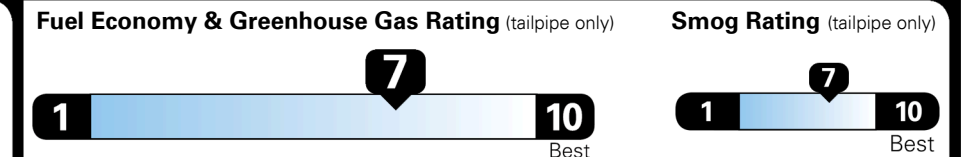

This vehicle emits 303 grams CO₂ per mile. The best emits 0 grams per mile (tailpipe only). Producing and distributing fuel also create emissions; learn more at fueleconomy.gov.

Actual results will vary for many reasons, including driving conditions and how you drive and maintain your vehicle. The average new vehicle gets 27 MPG and costs $7,500 to fuel over 5 years. Cost estimates are based on 15,000 miles per year at $ 2.70 per gallon. MPGe is miles per gasoline gallon equivalent. Vehicle emissions are a significant cause of climate change and smog.

fueleconomy.gov

Calculate personalized estimates and compare vehicles

GOVERNMENT 5-STAR SAFETY RATINGS

Overall Vehicle Score Not Rated

Based on the combined rating of frontal, side and rollover. Should ONLY be compared to other vehicles of similar size and weight.

Frontal Driver Not Rated

Crash Passenger Not Rated

Based on the risk of injury in a frontal impact. Should ONLY be compared to other vehicles of similar size and weight.

Side Front seat Not Rated

Crash Rear seat Not Rated

Star ratings based on the risk of injury in a side impact.

Rollover Not Rated

Star ratings based on the risk of rollover in a single-vehicle crash.

Star ratings range from 1 to 5 stars (★★★★★) with 5 being the highest.

Source: National Highway Traffic Safety Administration (NHTSA).

www.safercar.gov or 1-888-327-4236

Manufacturer's suggested retail price includes Manufacturer's recommended pre-delivery service. License and title fees, state and local taxes and other dealer installed options and accessories are not included in the manufacturer's suggested retail price.

PARTS CONTENT INFORMATION

FOR VEHICLES IN THIS CAR LINE U.S./CANADIAN PARTS CONTENT: 1 %

MAJOR SOURCES OF FOREIGN PARTS:
OTHER: 5%
KOREA: 94%

NOTE: PARTS CONTENT DOES NOT INCLUDE FINAL ASSEMBLY, DISTRIBUTION, OR OTHER NON-PARTS COSTS.

FOR THIS VEHICLE FINAL ASSEMBLY POINT: GWANGJU, KOREA

COUNTRY OF ORIGIN

ENGINE: KOREA

TRANSMISSION: KOREA