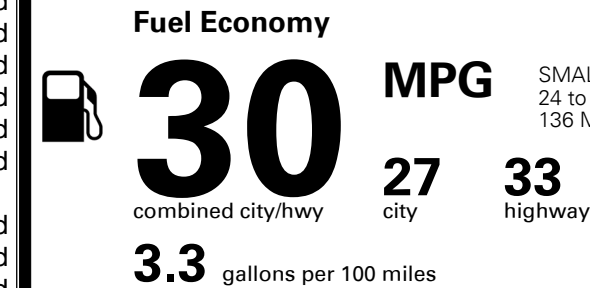

## EPA DOT Fuel Economy and Environment

Gasoline Vehicle

SMALL STATION WAGONS range from 24 to 119 MPG. The best vehicle rates 136 MPGe.

**You save \$750**  
 in fuel costs over 5 years compared to the average new vehicle.