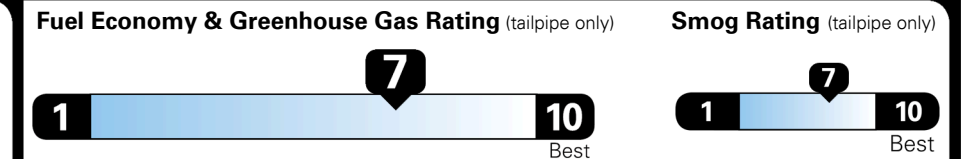

EPA DOT Fuel Economy and Environment

Gasoline Vehicle

Fuel Economy

30 MPG
combined city/hwy

27 MPG
city

33 MPG
highway

3.3 gallons per 100 miles

SMALL STATION WAGONS range from 24 to 119 MPG. The best vehicle rates 136 MPGe.

You save $750
in fuel costs over 5 years compared to the average new vehicle.

Annual fuel cost
$1,350