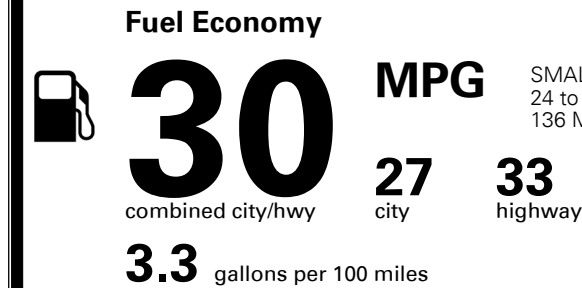

\$345.00
 \$130.00
 \$350.00

MSRP INCLUDING OPTIONS \$ 21,115.00

INLAND FREIGHT AND HANDLING \$ 995.00

TOTAL MANUFACTURER'S SUGGESTED RETAIL PRICE ▶ \$ 22,110.00

EPA DOT Fuel Economy and Environment

Gasoline Vehicle

SMALL STATION WAGONS range from 24 to 119 MPG. The best vehicle rates 136 MPGe.

You save \$750
 in fuel costs over 5 years compared to the average new vehicle.

Annual fuel cost \$1,350

This vehicle emits 303 grams CO₂ per mile. The best emits 0 grams per mile (tailpipe only). Producing and distributing fuel also create emissions; learn more at fueleconomy.gov.