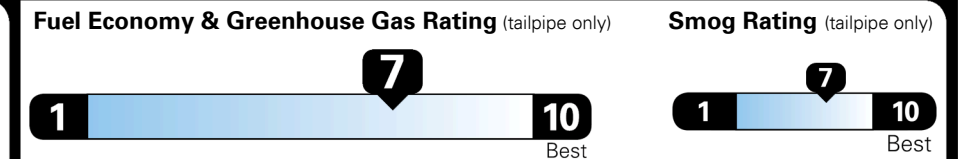

\$345.00
 \$130.00
 \$350.00

MSRP INCLUDING OPTIONS \$ 21,115.00

INLAND FREIGHT AND HANDLING \$ 995.00

TOTAL MANUFACTURER'S SUGGESTED RETAIL PRICE ▶ \$ 22,110.00

EPA DOT Fuel Economy and Environment

Gasoline Vehicle

SMALL STATION WAGONS range from 24 to 119 MPG. The best vehicle rates 136 MPGe.

You save \$750
 in fuel costs over 5 years compared to the average new vehicle.

Annual fuel cost \$1,350

This vehicle emits 303 grams CO₂ per mile. The best emits 0 grams per mile (tailpipe only). Producing and distributing fuel also create emissions; learn more at fueleconomy.gov.