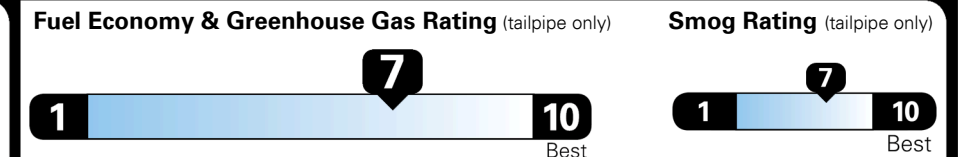

EPA DOT Fuel Economy and Environment

Gasoline Vehicle

Fuel Economy
30 MPG
combined city/hwy
27 city
33 highway
3.3 gallons per 100 miles

SMALL STATION WAGONS range from 24 to 119 MPG. The best vehicle rates 136 MPGe.

You save $750
in fuel costs over 5 years compared to the average new vehicle.

Annual fuel cost $1,350