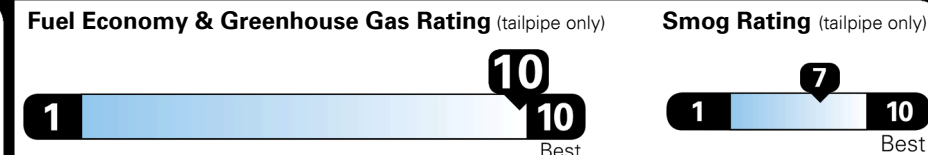

EPA DOT Fuel Economy and Environment

Gasoline Vehicle

Fuel Economy
49 MPG
combined city/hwy
2.0 gallons per 100 miles

51 MPG city
46 MPG highway

SMALL STATION WAGONS range from 22 to 119 MPG. The best vehicle rates 136 MPGe.

You save $3,000
in fuel costs over 5 years compared to the average new vehicle.

Annual fuel cost $750