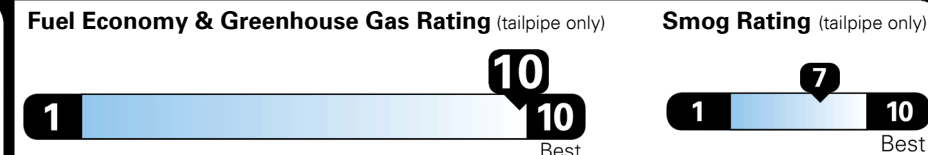

EPA DOT Fuel Economy and Environment

Gasoline Vehicle

Fuel Economy
49 MPG
combined city/hwy
2.0 gallons per 100 miles

51 city
46 highway

SMALL STATION WAGONS range from 22 to 119 MPG. The best vehicle rates 136 MPGe.

You save $3,000
in fuel costs over 5 years compared to the average new vehicle.

Annual fuel cost $750