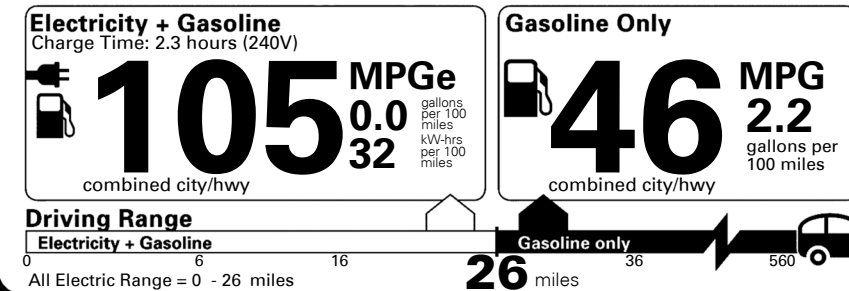

TOTAL MANUFACTURER'S SUGGESTED RETAIL PRICE ▶ \$ 37,525.00

EPA DOT Fuel Economy and Environment

Plug-In Hybrid Vehicle
 Electricity-Gasoline

Fuel Economy SMALL STATION WAGONS range from 22 to 119 MPGe. The best vehicle rates 136 MPGe.