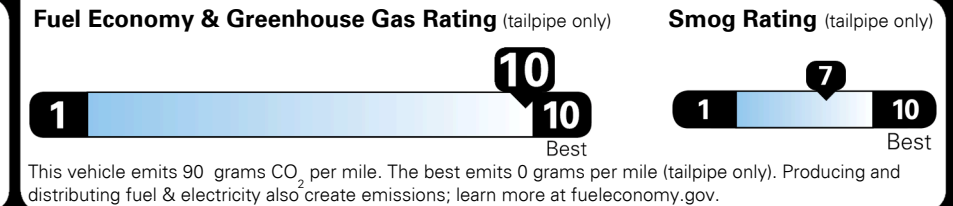

TOTAL MANUFACTURER'S SUGGESTED RETAIL PRICE ▶ \$ 37,525.00

EPA DOT Fuel Economy and Environment

Plug-In Hybrid Vehicle
 Electricity-Gasoline

Fuel Economy SMALL STATION WAGONS range from 22 to 119 MPGe. The best vehicle rates 136 MPGe.

You save \$3,500
 in fuel costs
 over 5 years
 compared to the
 average new vehicle.

Annual fuel cost \$700

Actual results will vary for many reasons, including driving conditions and how you drive and maintain your vehicle. The average new vehicle gets 27 MPG and costs \$7,000 to fuel over 5 years. Cost estimates are based on 15,000 miles per year at \$2.55 per gallon and \$0.13 per kW-hr. This is a dual fueled automobile. MPGe is miles per gasoline gallon equivalent. Vehicle emissions are a significant cause of climate change and smog.