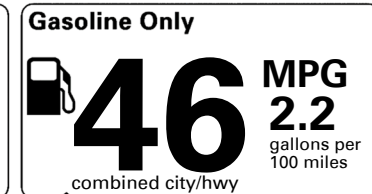

MSRP INCLUDING OPTIONS

\$ 35,555.00

INLAND FREIGHT AND HANDLING

\$ 940.00

TOTAL MANUFACTURER'S SUGGESTED RETAIL PRICE ▶

\$ 36,495.00

EPA DOT Fuel Economy and Environment

Plug-In Hybrid Vehicle
 Electricity-Gasoline

Fuel Economy SMALL STATION WAGONS range from 22 to 119 MPGe. The best vehicle rates 136 MPGe.

You save \$3,500
 in fuel costs over 5 years compared to the average new vehicle.

Annual fuel cost \$700

Fuel Economy & Greenhouse Gas Rating (tailpipe only)