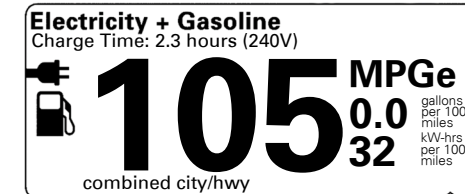

Ship To: VA058

STANDARD FEATURES

MECHANICAL

1.6L GDI 4-Cyl Engine w/ 60hp Electric Motor
 8.9 kWh Lithium Ion Polymer Battery
 6-Speed Dual Clutch Automatic Transmission
 26 Miles All-Electric Range (AER)
 Idle Stop and Go System (ISG)

MSRP INCLUDING OPTIONS

\$ 35,555.00

INLAND FREIGHT AND HANDLING

\$ 940.00

TOTAL MANUFACTURER'S SUGGESTED RETAIL PRICE ▶

\$ 36,495.00

EPA DOT Fuel Economy and Environment

Plug-In Hybrid Vehicle
 Electricity-Gasoline

Fuel Economy SMALL STATION WAGONS range from 22 to 119 MPGe. The best vehicle rates 136 MPGe.

You save \$3,500
 in fuel costs over 5 years compared to the average new vehicle.

Annual fuel cost \$700

Fuel Economy & Greenhouse Gas Rating (tailpipe only)

Actual results will vary for many reasons, including driving conditions and how you drive and maintain your vehicle. The average new vehicle gets 27 MPG and costs \$7,000 to fuel over 5 years. Cost estimates are based on 15,000 miles per year at \$2.55 per gallon and \$0.13 per kW-hr. This is a dual fueled automobile. MPGe is miles per gasoline gallon equivalent. Vehicle emissions are a significant cause of climate change and smog.