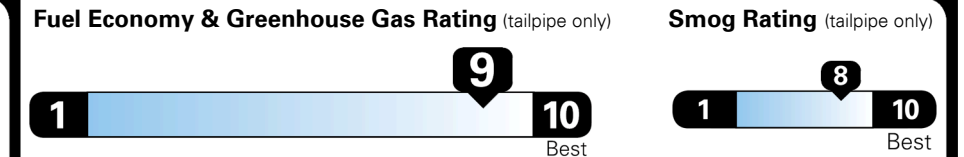

MANUFACTURER'S SUGGESTED RETAIL PRICE ▶

\$ 25,700.00

ADDITIONAL INSTALLED EQUIPMENT:

(In addition to or in place of standard features)

- Touring Launch Edition \$2,300.00
- Hyper Gray 18" Alloy Wheels
- Unique Metallic Color Front Grille Insert
- Navigation System w/ 8" Display
- Harman Kardon Premium Audio
- Power Adjustable Driver's Seat w/ Lumbar
- Black Color Roof Rails
- Carpeted Floor Mats \$135.00
- Cargo Tray \$80.00
- Wheel Locks \$55.00

MSRP INCLUDING OPTIONS

\$ 28,270.00

INLAND FREIGHT AND HANDLING

\$ 895.00

TOTAL MANUFACTURER'S SUGGESTED RETAIL PRICE ▶

\$ 29,165.00

EPA DOT Fuel Economy and Environment

Gasoline Vehicle

SMALL STATION WAGONS range from 20 to 105 MPG. The best vehicle rates 119 MPGe.

You save \$2,750
 in fuel costs over 5 years compared to the average new vehicle.

Annual fuel cost \$850

This vehicle emits 207 grams CO₂ per mile. The best emits 0 grams per mile (tailpipe only). Producing and distributing fuel also create emissions; learn more at fueleconomy.gov.