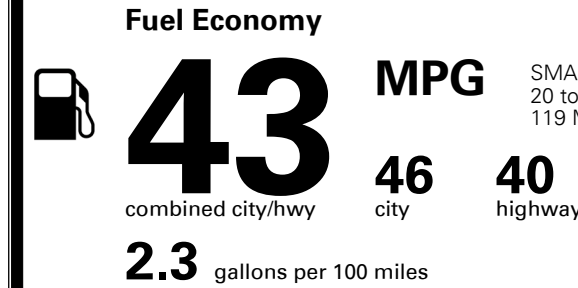

MSRP INCLUDING OPTIONS

\$ 28,270.00

INLAND FREIGHT AND HANDLING

\$ 895.00

TOTAL MANUFACTURER'S SUGGESTED RETAIL PRICE ▶

\$ 29,165.00

EPA DOT Fuel Economy and Environment

Gasoline Vehicle

SMALL STATION WAGONS range from 20 to 105 MPG. The best vehicle rates 119 MPGe.

You save \$2,750
 in fuel costs over 5 years compared to the average new vehicle.

Annual fuel cost \$850

This vehicle emits 207 grams CO₂ per mile. The best emits 0 grams per mile (tailpipe only). Producing and distributing fuel also create emissions; learn more at fueleconomy.gov.