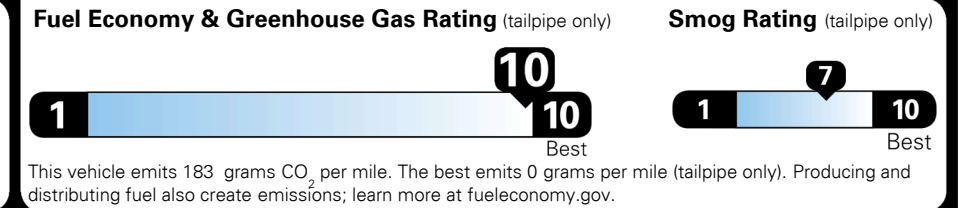

EPA DOT Fuel Economy and Environment

Gasoline Vehicle

Fuel Economy

49 MPG
combined city/hwy

51 MPG
city

46 MPG
highway

2.0 gallons per 100 miles

SMALL STATION WAGONS range from 22 to 119 MPG. The best vehicle rates 136 MPGe.

You save $3,000
in fuel costs over 5 years compared to the average new vehicle.

Annual fuel cost $800