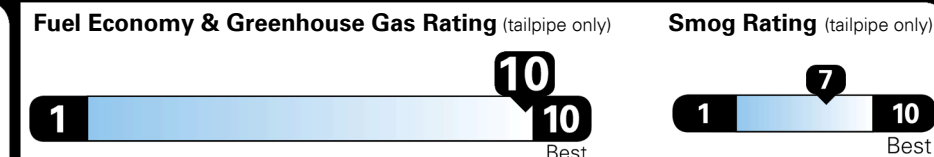

EPA DOT Fuel Economy and Environment

Gasoline Vehicle

Fuel Economy
49 MPG
combined city/hwy
2.0 gallons per 100 miles
city **51** highway **46**
SMALL STATION WAGONS range from 20 to 119 MPG. The best vehicle rates 136 MPGe.

You save $3,000
in fuel costs over 5 years compared to the average new vehicle.

Annual fuel cost $750

This vehicle emits 183 grams CO₂ per mile. The best emits 0 grams per mile (tailpipe only). Producing and distributing fuel also create emissions; learn more at fueleconomy.gov.

Actual results will vary for many reasons, including driving conditions and how you drive and maintain your vehicle. The average new vehicle gets 27 MPG and costs $6,750 to fuel over 5 years. Cost estimates are based on 15,000 miles per year at $ 2.40 per gallon. MPGe is miles per gasoline gallon equivalent. Vehicle emissions are a significant cause of climate change and smog.

fueleconomy.gov

Calculate personalized estimates and compare vehicles

GOVERNMENT 5-STAR SAFETY RATINGS

Overall Vehicle Score	Not Rated	
Based on the combined rating of frontal, side and rollover. Should ONLY be compared to other vehicles of similar size and weight.		
Frontal Crash	Driver	Not Rated
	Passenger	Not Rated
Based on the risk of injury in a frontal impact. Should ONLY be compared to other vehicles of similar size and weight.		
Side Crash	Front seat	Not Rated
	Rear seat	Not Rated
Star ratings based on the risk of injury in a side impact.		
Rollover	Not Rated	
Star ratings based on the risk of rollover in a single-vehicle crash.		

Star ratings range from 1 to 5 stars (★★★★★) with 5 being the highest. Source: National Highway Traffic Safety Administration (NHTSA). www.safercar.gov or 1-888-327-4236

Manufacturer's suggested retail price includes Manufacturer's recommended pre-delivery service. License and title fees, state and local taxes and other dealer installed options and accessories are not included in the manufacturer's suggested retail price.

PARTS CONTENT INFORMATION

FOR VEHICLES IN THIS CAR LINE U.S./CANADIAN PARTS CONTENT: 2 %

MAJOR SOURCES OF FOREIGN PARTS: 88%: KOREA

NOTE: PARTS CONTENT DOES NOT INCLUDE FINAL ASSEMBLY, DISTRIBUTION, OR OTHER NON-PARTS COSTS.

FOR THIS VEHICLE FINAL ASSEMBLY POINT: HWASUNG, KOREA

COUNTRY OF ORIGIN ENGINE: KOREA
TRANSMISSION: KOREA

TOTAL ADDITIONAL WEIGHT: 17.8