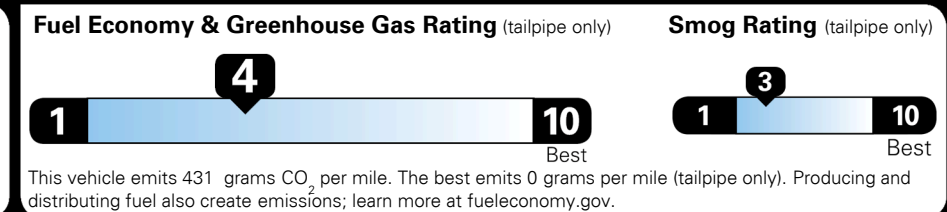

TOTAL ADDITIONAL WEIGHT: 20.4

**EPA DOT Fuel Economy and Environment**

**Gasoline Vehicle**

**Fuel Economy**  
**21** MPG  
 combined city/hwy  
**4.8** gallons per 100 miles

**18** MPG city  
**25** MPG highway

LARGE CARS range from 14 to 104 MPG. The best vehicle rates 136 MPGe.

**You spend \$3,750 more in fuel costs over 5 years**  
 compared to the average new vehicle.

**Annual fuel cost \$2,150**

Actual results will vary for many reasons, including driving conditions and how you drive and maintain your vehicle. The average new vehicle gets 27 MPG and costs \$7,000 to fuel over 5 years. Cost estimates are based on 15,000 miles per year at \$ 2.55 per gallon. MPGe is miles per gasoline gallon equivalent. Vehicle emissions are a significant cause of climate change and smog.