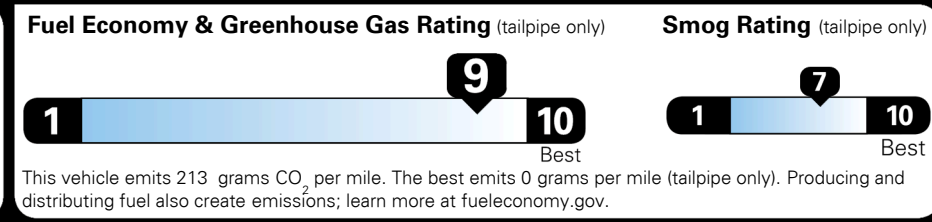

Actual results will vary for many reasons, including driving conditions and how you drive and maintain your vehicle. The average new vehicle gets 27 MPG and costs $7,500 to fuel over 5 years. Cost estimates are based on 15,000 miles per year at $ 2.70 per gallon. MPGe is miles per gasoline gallon equivalent. Vehicle emissions are a significant cause of climate change and smog.

fueleconomy.gov

Calculate personalized estimates and compare vehicles