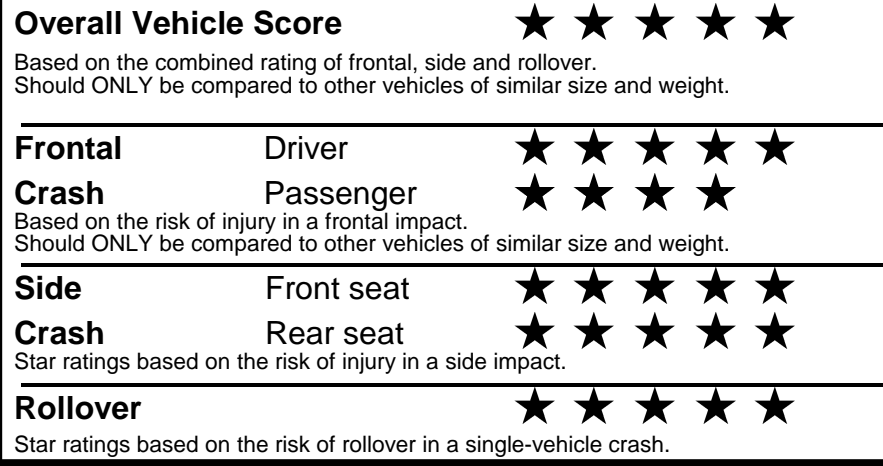

fueleconomy.gov

Calculate personalized estimates and compare vehicles

GOVERNMENT 5-STAR SAFETY RATINGS

Star ratings range from 1 to 5 stars (★★★★★) with 5 being the highest. Source: National Highway Traffic Safety Administration (NHTSA). www.safercar.gov or 1-888-327-4236