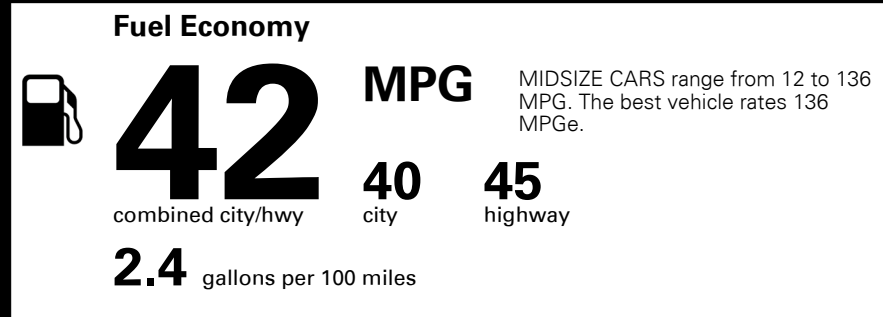

MSRP INCLUDING OPTIONS \$ 34,525.00

INLAND FREIGHT AND HANDLING \$ 925.00

TOTAL MANUFACTURER'S SUGGESTED RETAIL PRICE ▶ \$ 35,450.00

EPA DOT Fuel Economy and Environment

Gasoline Vehicle

You save \$2,750
 in fuel costs over 5 years compared to the average new vehicle.