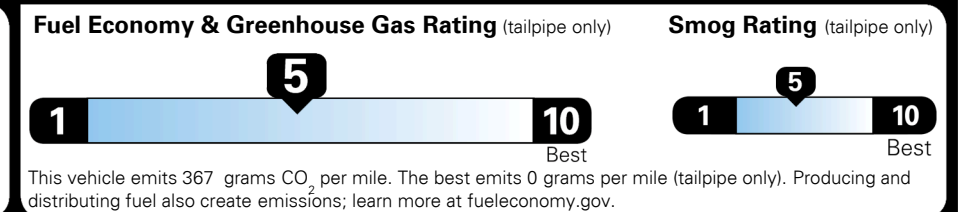

EPA DOT Fuel Economy and Environment

Gasoline Vehicle

Fuel Economy
24 MPG
combined city/hwy
21 MPG city
29 MPG highway
4.2 gallons per 100 miles

MIDSIZE CARS range from 13 to 114 MPG. The best vehicle rates 119 MPGe.

You spend $500 more in fuel costs over 5 years
compared to the average new vehicle.

Annual fuel cost $1,900