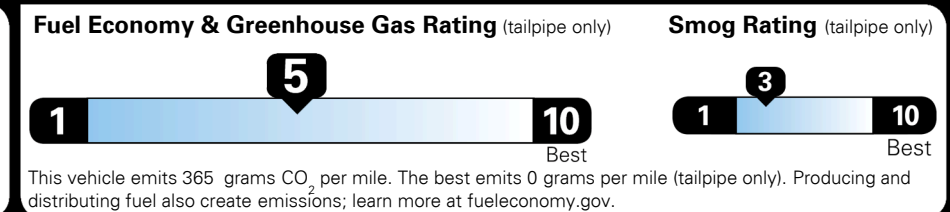

EPA DOT Fuel Economy and Environment

Gasoline Vehicle

Fuel Economy

25 MPG
combined city/hwy

22 MPG
city

29 MPG
highway

4.0 gallons per 100 miles

LARGE CARS range from 14 to 104 MPG. The best vehicle rates 136 MPGe.

You spend $2,000 more in fuel costs over 5 years compared to the average new vehicle.

Annual fuel cost $1,800