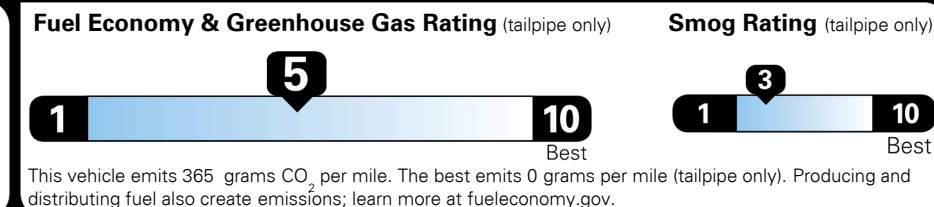

EPA DOT Fuel Economy and Environment

Gasoline Vehicle

Fuel Economy
25 MPG combined city/hwy
22 MPG city
29 MPG highway
4.0 gallons per 100 miles
LARGE CARS range from 14 to 104 MPG. The best vehicle rates 136 MPGe.

You spend $2,000 more in fuel costs over 5 years compared to the average new vehicle.

Annual fuel cost $1,800