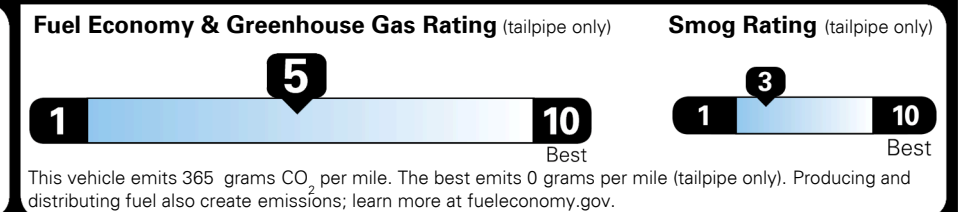

EPA DOT Fuel Economy and Environment

Gasoline Vehicle

Fuel Economy

25 MPG combined city/hwy
22 MPG city
29 MPG highway

4.0 gallons per 100 miles

LARGE CARS range from 14 to 104 MPG. The best vehicle rates 136 MPGe.

You spend $2,000 more in fuel costs over 5 years compared to the average new vehicle.

Annual fuel cost $1,800