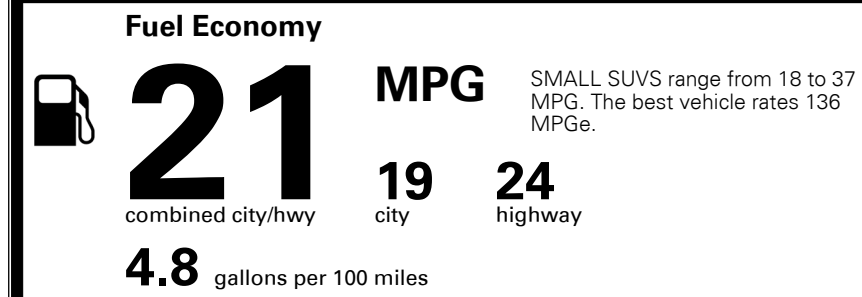

MSRP INCLUDING OPTIONS \$ 41,895.00

INLAND FREIGHT AND HANDLING \$ 990.00

TOTAL MANUFACTURER'S SUGGESTED RETAIL PRICE ▶ \$ 42,885.00

TOTAL ADDITIONAL WEIGHT: 10.3

EPA DOT Fuel Economy and Environment

Gasoline Vehicle