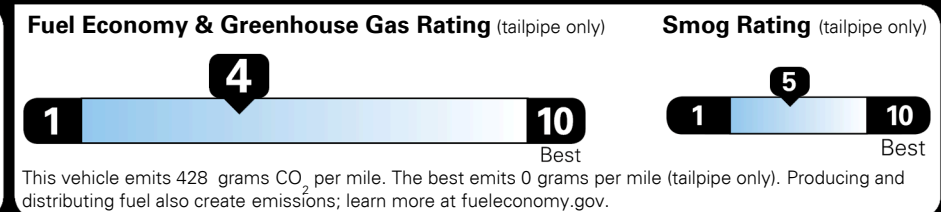

Actual results will vary for many reasons, including driving conditions and how you drive and maintain your vehicle. The average new vehicle gets 27 MPG and costs $7,000 to fuel over 5 years. Cost estimates are based on 15,000 miles per year at $ 2.55 per gallon. MPGe is miles per gasoline gallon equivalent. Vehicle emissions are a significant cause of climate change and smog.

fueleconomy.gov

Calculate personalized estimates and compare vehicles

GOVERNMENT 5-STAR SAFETY RATINGS

Overall Vehicle Score ★★★★★
Based on the combined rating of frontal, side and rollover. Should ONLY be compared to other vehicles of similar size and weight.

Frontal Crash	Driver	★★★★★
	Passenger	★★★★★
Side Crash	Front seat	★★★★★
	Rear seat	★★★★★
Rollover		★★★★★

Star ratings based on the risk of injury in a frontal impact. Should ONLY be compared to other vehicles of similar size and weight.

Star ratings based on the risk of injury in a side impact.

Star ratings based on the risk of rollover in a single-vehicle crash.

Star ratings range from 1 to 5 stars (★★★★★) with 5 being the highest.
Source: National Highway Traffic Safety Administration (NHTSA).
www.safercar.gov or 1-888-327-4236

Manufacturer's suggested retail price includes Manufacturer's recommended pre-delivery service. License and title fees, state and local taxes and other dealer installed options and accessories are not included in the manufacturer's suggested retail price.

PARTS CONTENT INFORMATION

FOR VEHICLES IN THIS CAR LINE U.S./CANADIAN PARTS CONTENT: 47 %

MAJOR SOURCES OF FOREIGN PARTS: KOREA: 53%

NOTE: PARTS CONTENT DOES NOT INCLUDE FINAL ASSEMBLY, DISTRIBUTION, OR OTHER NON-PARTS COSTS.

FOR THIS VEHICLE FINAL ASSEMBLY POINT: WEST POINT, GA, USA

COUNTRY OF ORIGIN ENGINE: KOREA

TRANSMISSION: KOREA